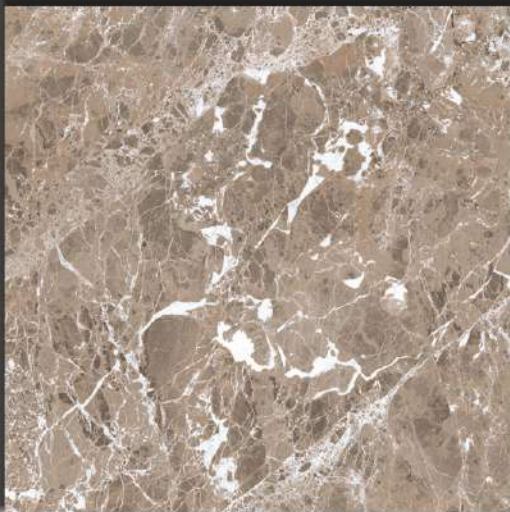

X600MM

RANDOM IS AVAILABLE

DESIGN

1455

GLOSSY

"The surface of happiness"

P
G
V
T

6
0
0