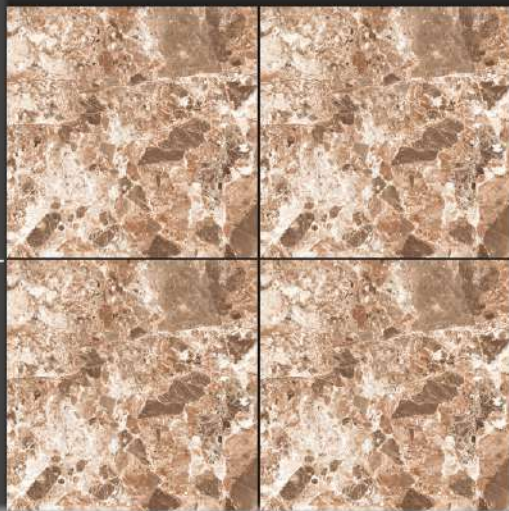

X600MM

RANDOM IS AVAILABLE

DESIGN

1456

GLOSSY

"The surface of happiness"

P
G
V
T

6
0
0