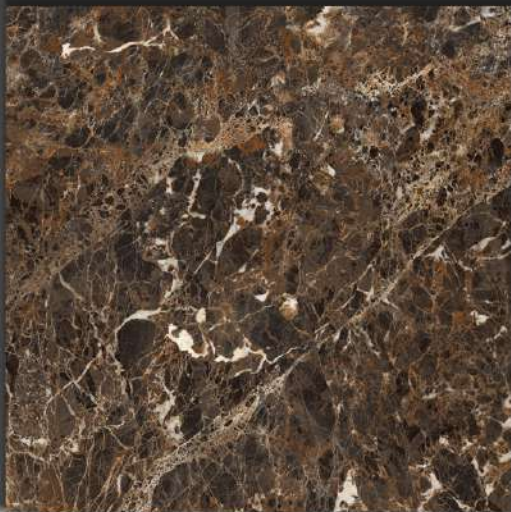

DESIGN

4072

HIGH GLOSS

"The surface of happiness"

P
G
V
T

6
0
0

X600MM

RANDOM IS AVAILABLE