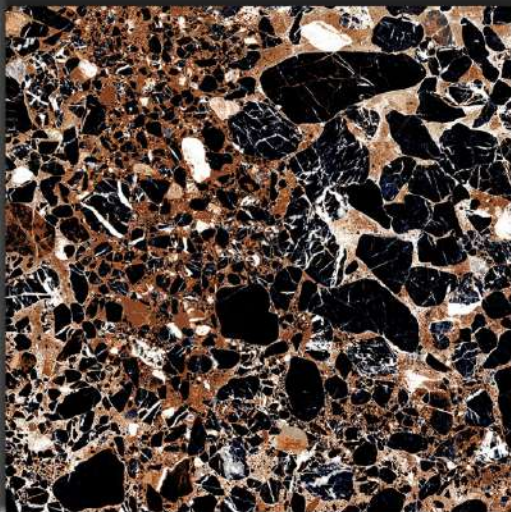

X600MM

RANDOM IS AVAILABLE

DESIGN

4015

HIGH GLOSS

“ The surface of happiness ”

P
G
V
T

6
0
0