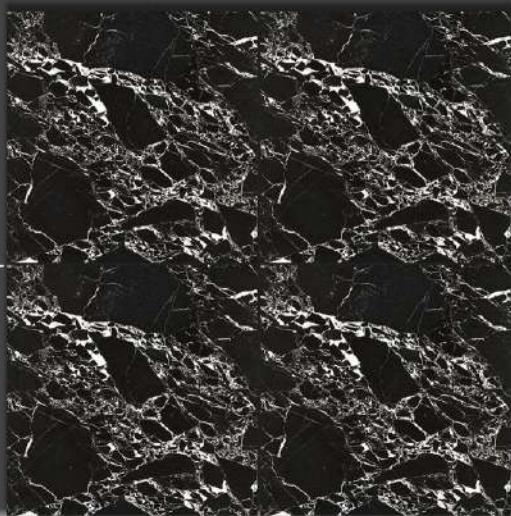

X600MM

RANDOM IS AVAILABLE

DESIGN

4052

HIGH GLOSS

"The surface of happiness"

P
G
V
T

6
0
0