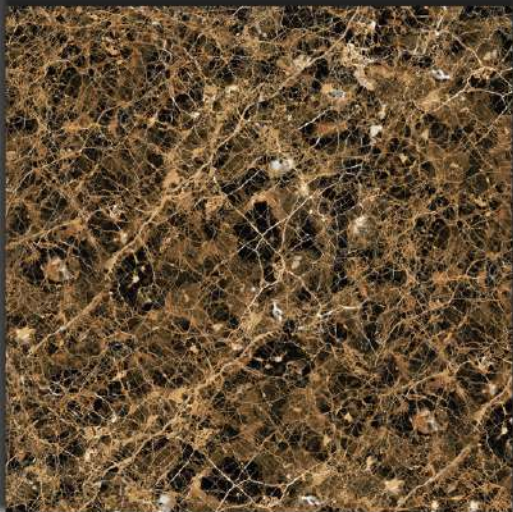

X600MM

RANDOM IS AVAILABLE

DESIGN

4037

HIGH GLOSS

“ The surface of happiness ”

P
G
V
T

6
0
0