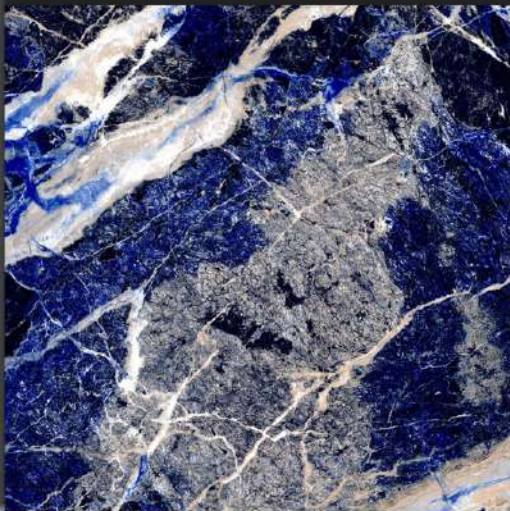

X600MM

RANDOM IS AVAILABLE

DESIGN

4025

HIGH GLOSS

"The surface of happiness"

P
G
V
T

6
0
0