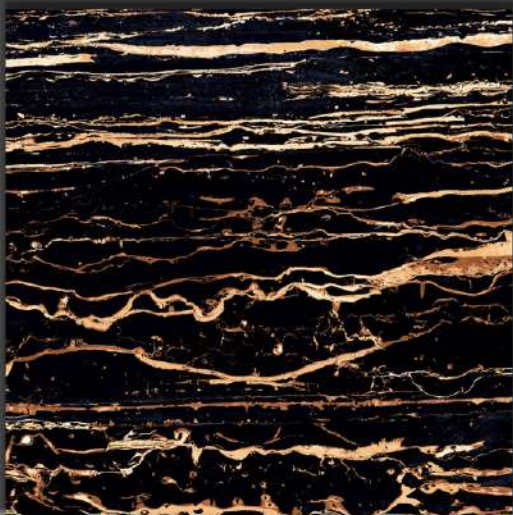

X600MM

RANDOM IS AVAILABLE

DESIGN

4011

HIGH GLOSS

"The surface of happiness"

P
G
V
T

6
0
0