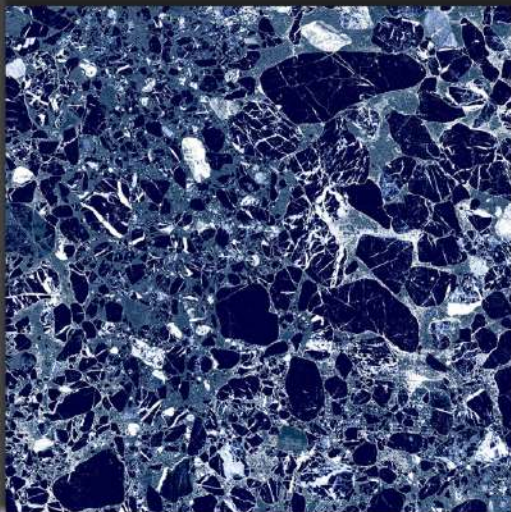

X600MM

RANDOM IS AVAILABLE

DESIGN

4014

HIGH GLOSS

"The surface of happiness"

P
G
V
T

6
0
0