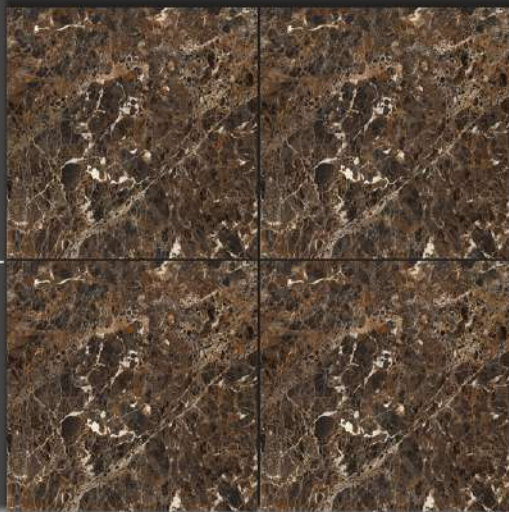

DESIGN

4072

HIGH GLOSS

"The surface of happiness"

P
G
V
T

6
0
0

X600MM

RANDOM IS AVAILABLE