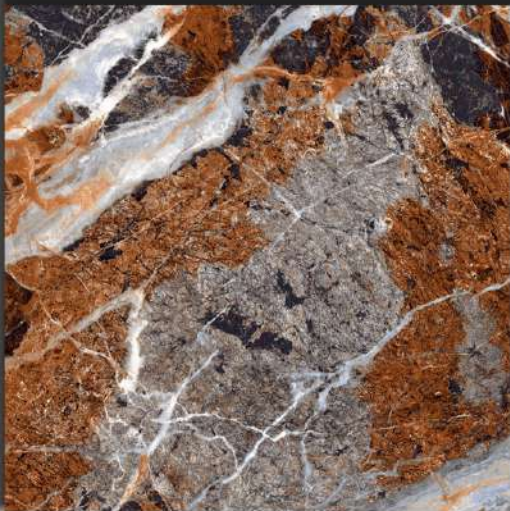

X600MM

RANDOM IS AVAILABLE

DESIGN

4024

HIGH GLOSS

" The surface of happiness "

P
G
V
T

6
0
0