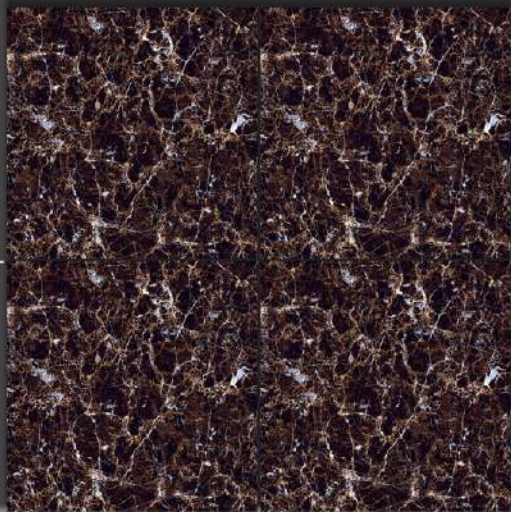

X600MM

RANDOM IS AVAILABLE

DESIGN

4022

HIGH GLOSS

“ The surface of happiness ”

P
G
V
T

6
0
0