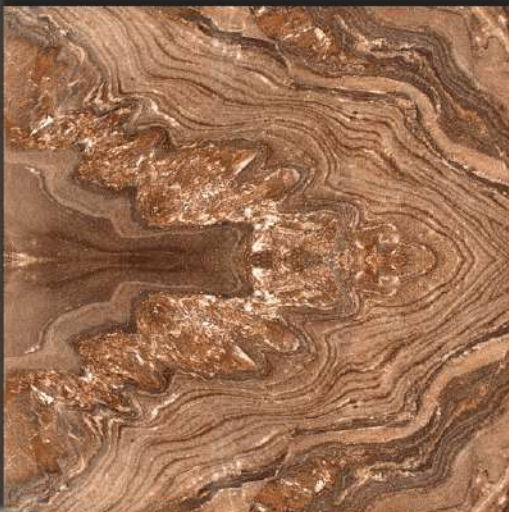

X600MM

DESIGN

4063

HIGH GLOSS

“ The surface of happiness ”

P
G
V
T

6
0
0

X600MM