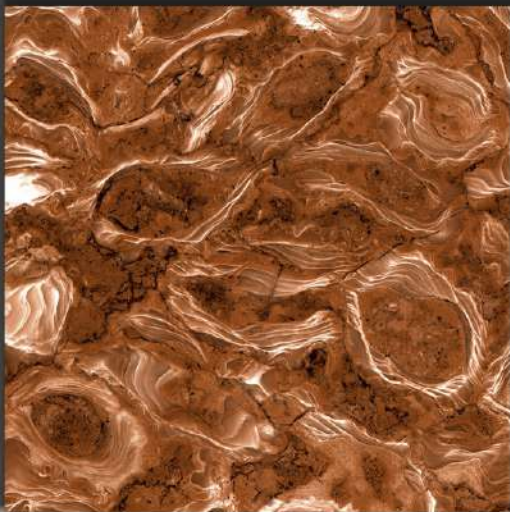

X600MM

RANDOM IS AVAILABLE

DESIGN

4026

HIGH GLOSS

"The surface of happiness"

P
G
V
T

6
0
0