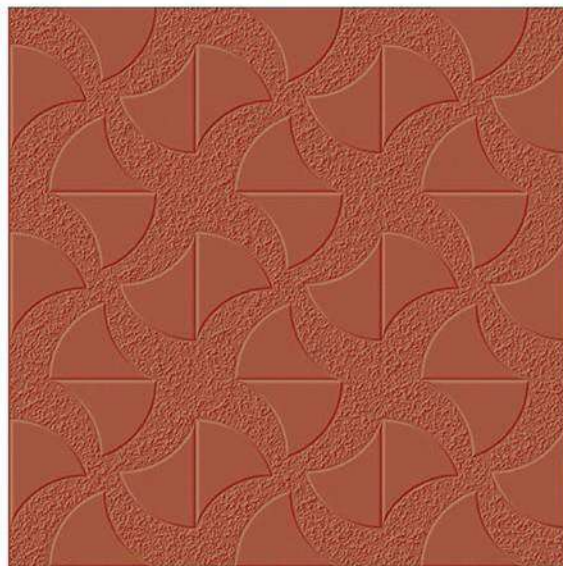

REVLON IVORY

REVLON TERRACOTTA