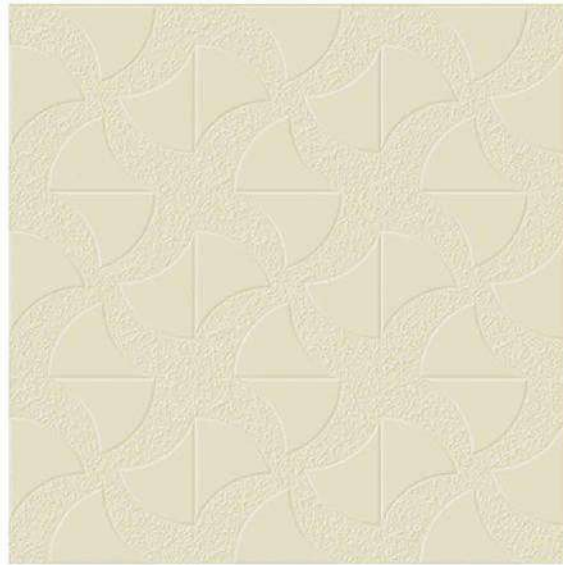

RANDOM DESIGN

FLOOR TILE

COLOR OPTIONS

HIGH RESISTANCE

WATER RESISTANCE

300x
300mm

PUNCH SERIES

HEAVY DUTY PARKING TILES