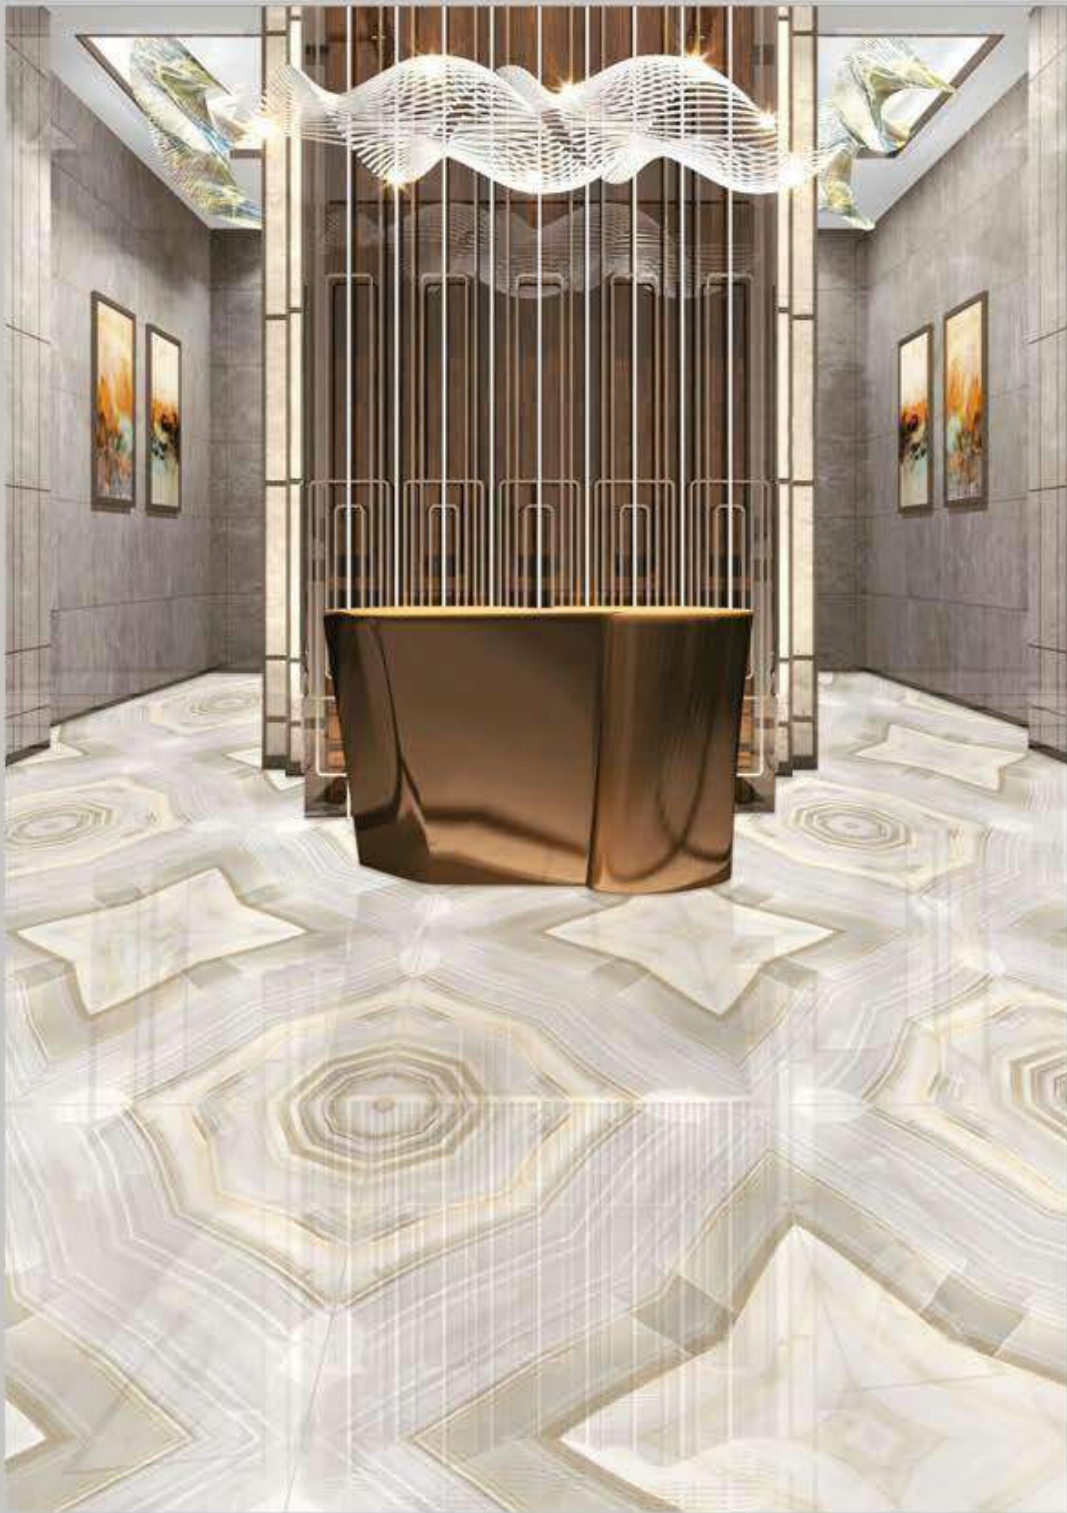

GVT / PGVT

**TRIO**

*Build Luxurious...*

48022

600x  
1200mm

**BOOK MATCH**

-  High Strength
-  Eco Friendly
-  Random Design
-  Low Maintenance

GVT / PGVT