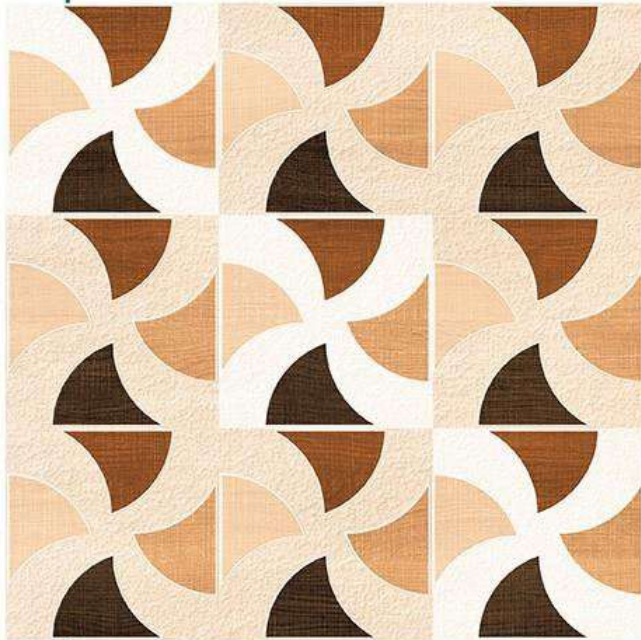

D.NO. - 106

TRIO

Build Luxurious...

300x
300mm

PUNCH SERIES

DIGITAL PARKING TILES

D.NO. - 107