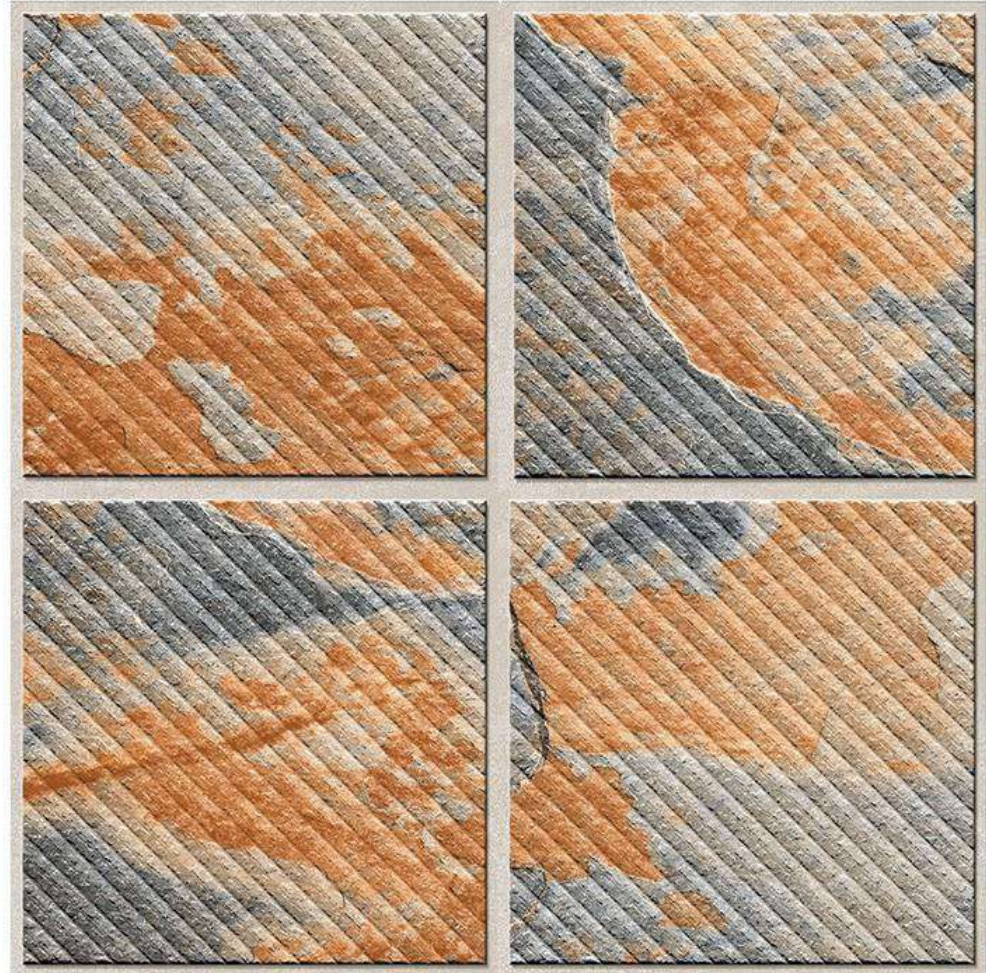

300x
300mm

PUNCH SERIES

DIGITAL PARKING TILES

D.NO. - 206

RANDOM DESIGN

FLOOR TILE

COLOR OPTIONS

HIGH RESISTANCE