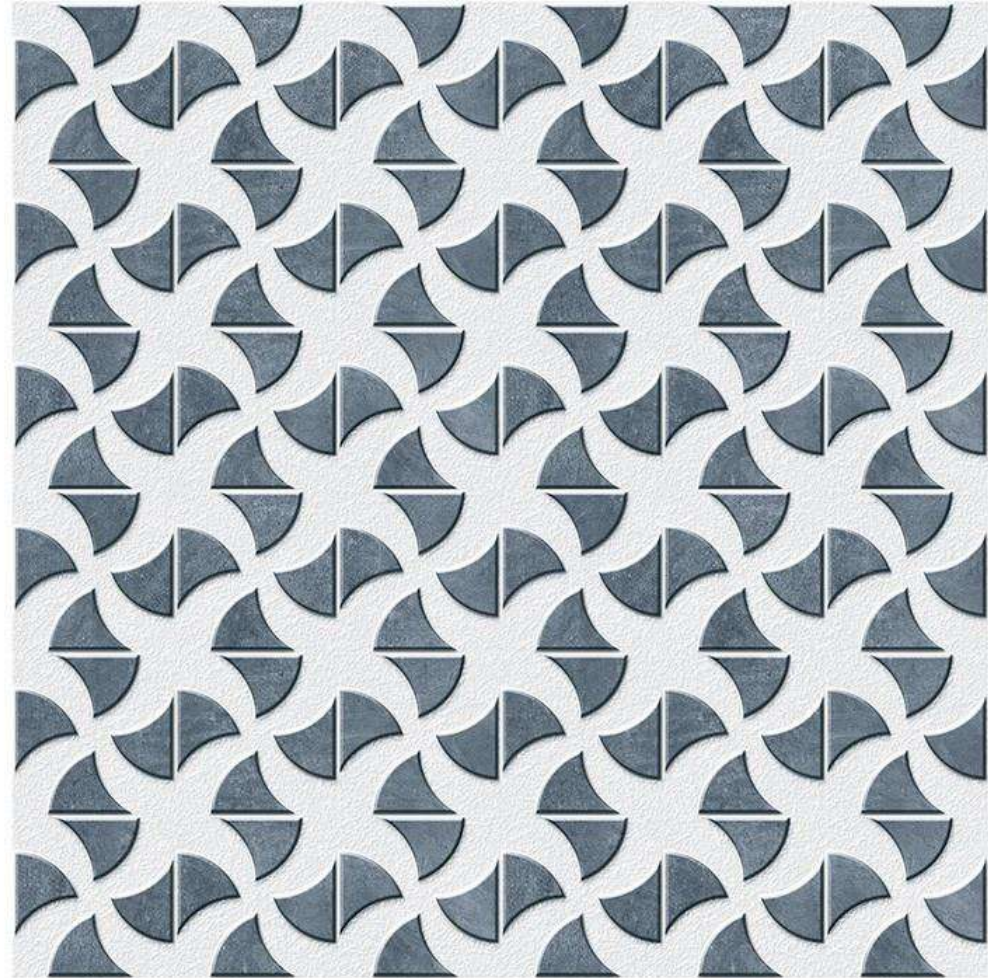

TRIO

Build Luxurious...

300x
300mm

PUNCH SERIES

DIGITAL PARKING TILES