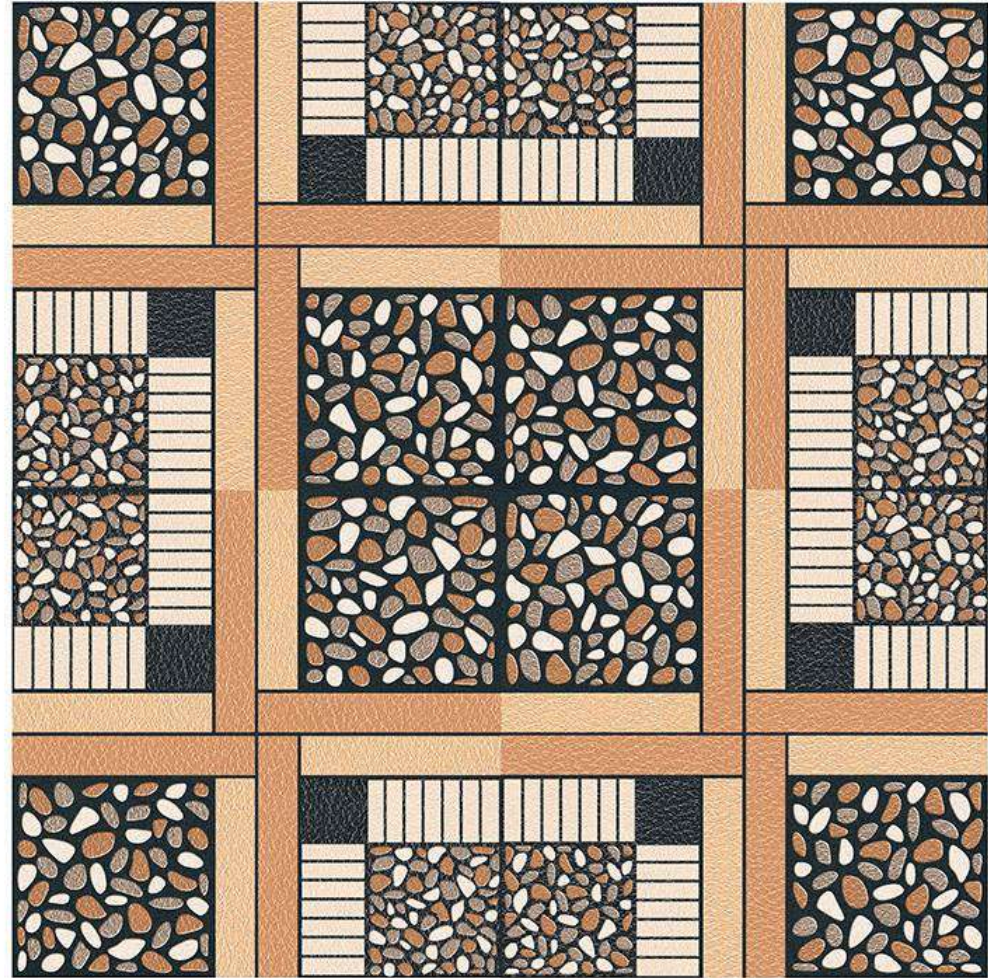

300x
300mm

PUNCH SERIES

DIGITAL PARKING TILES