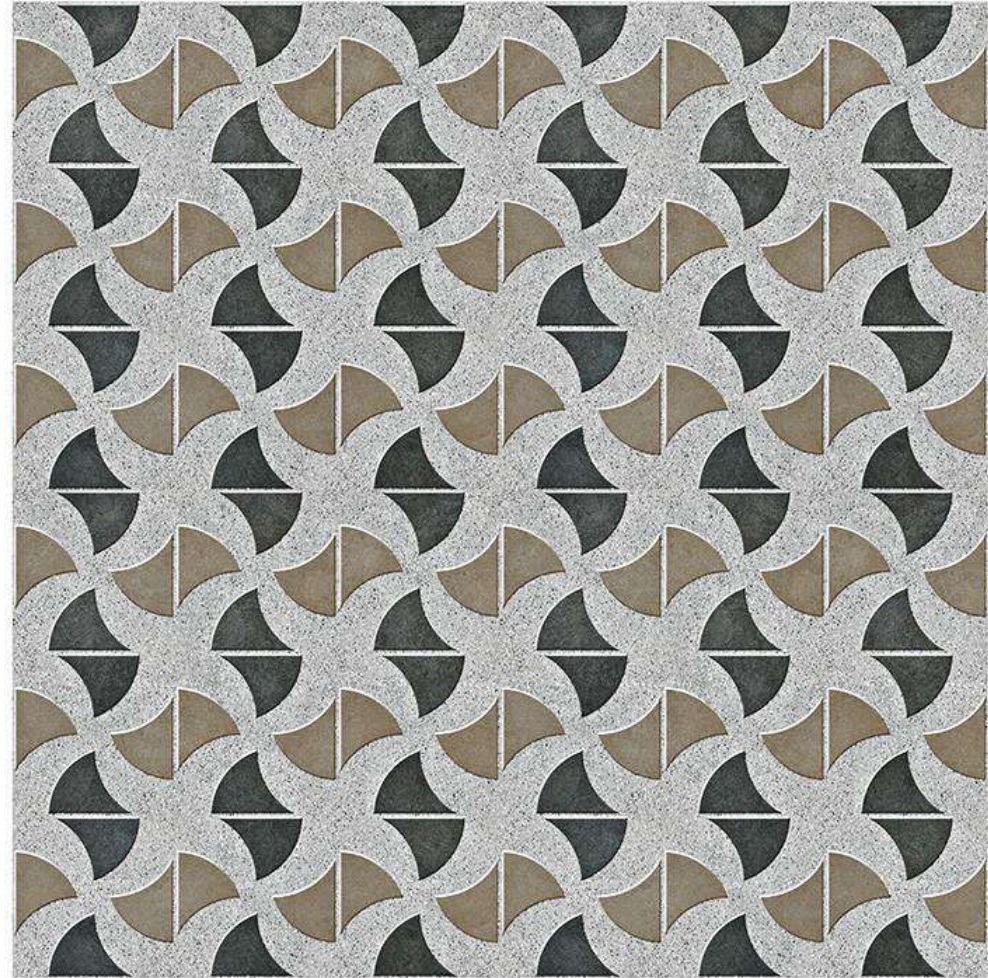

300x
300mm

PUNCH SERIES

DIGITAL PARKING TILES