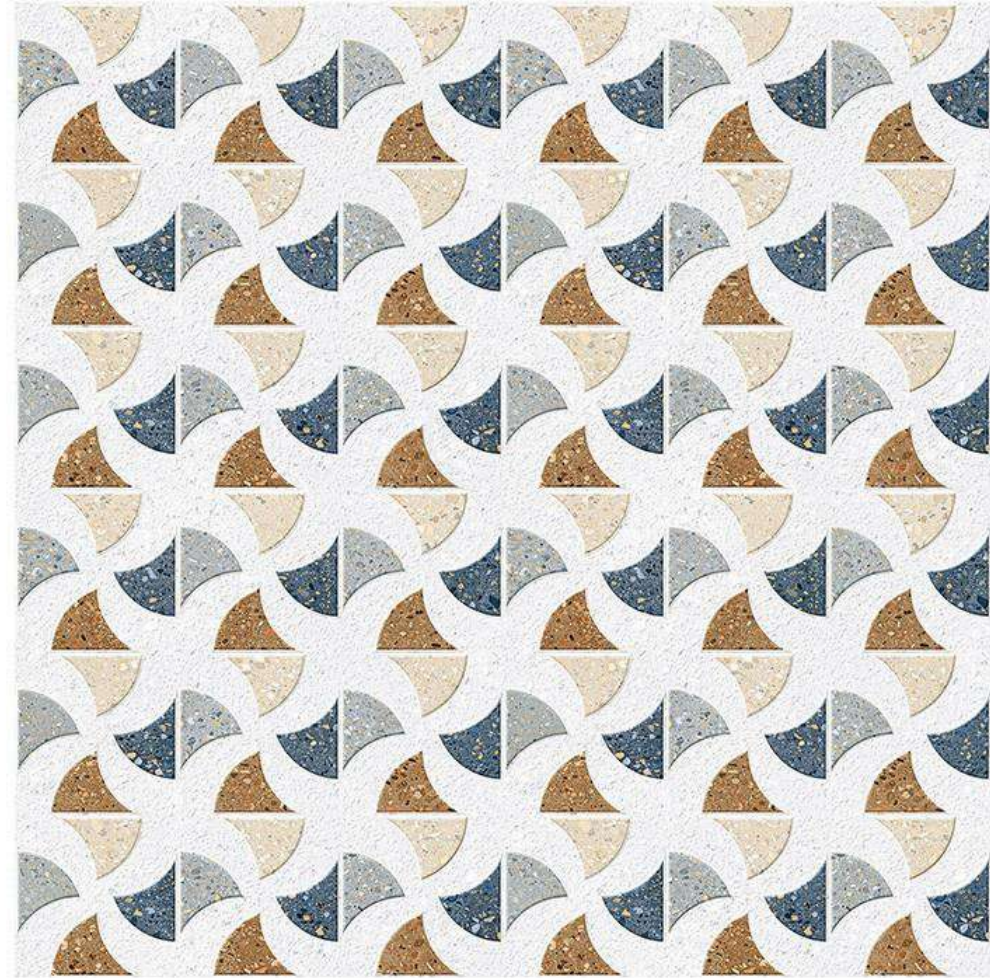

RANDOM DESIGN

FLOOR TILE

COLOR OPTIONS

HIGH RESISTANCE

WATER RESISTANCE