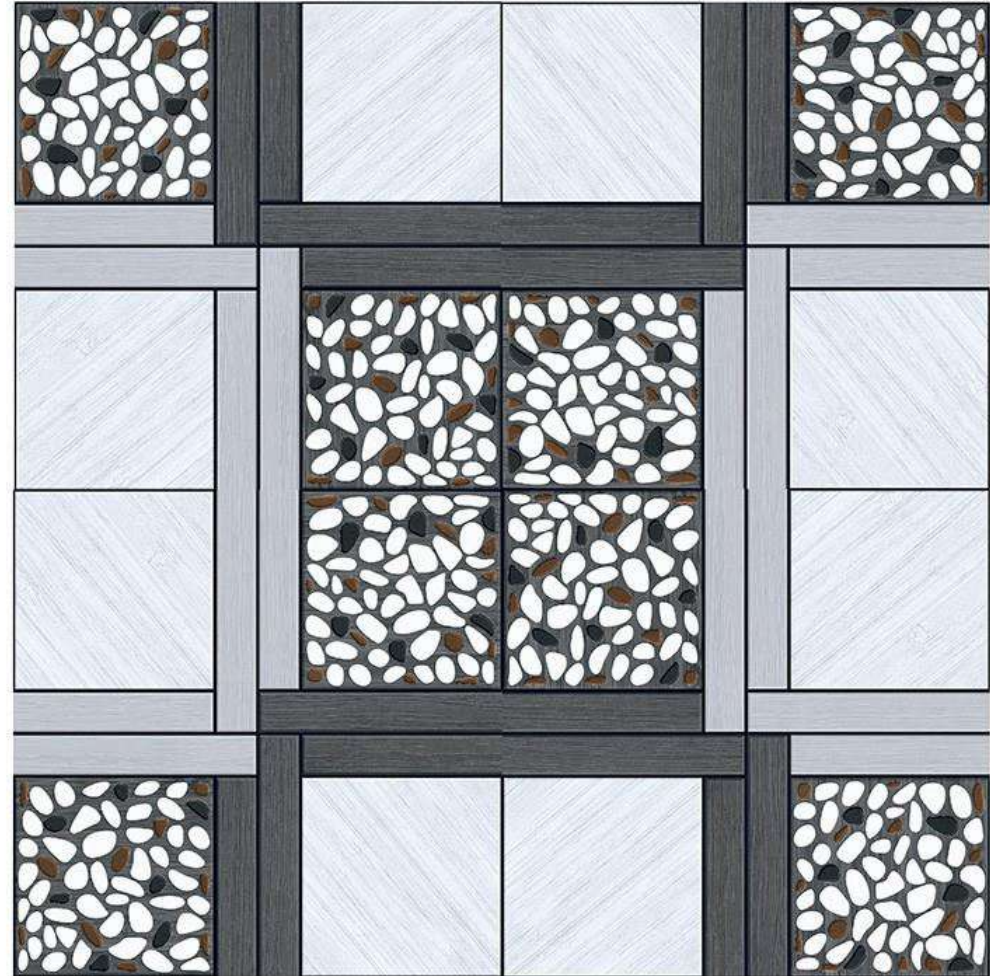

DIGITAL PARKING TILES

D.NO. - 305

300x
300mm

PUNCH SERIES

DIGITAL PARKING TILES

D.NO. - 306

TRIO

Build Luxurious...