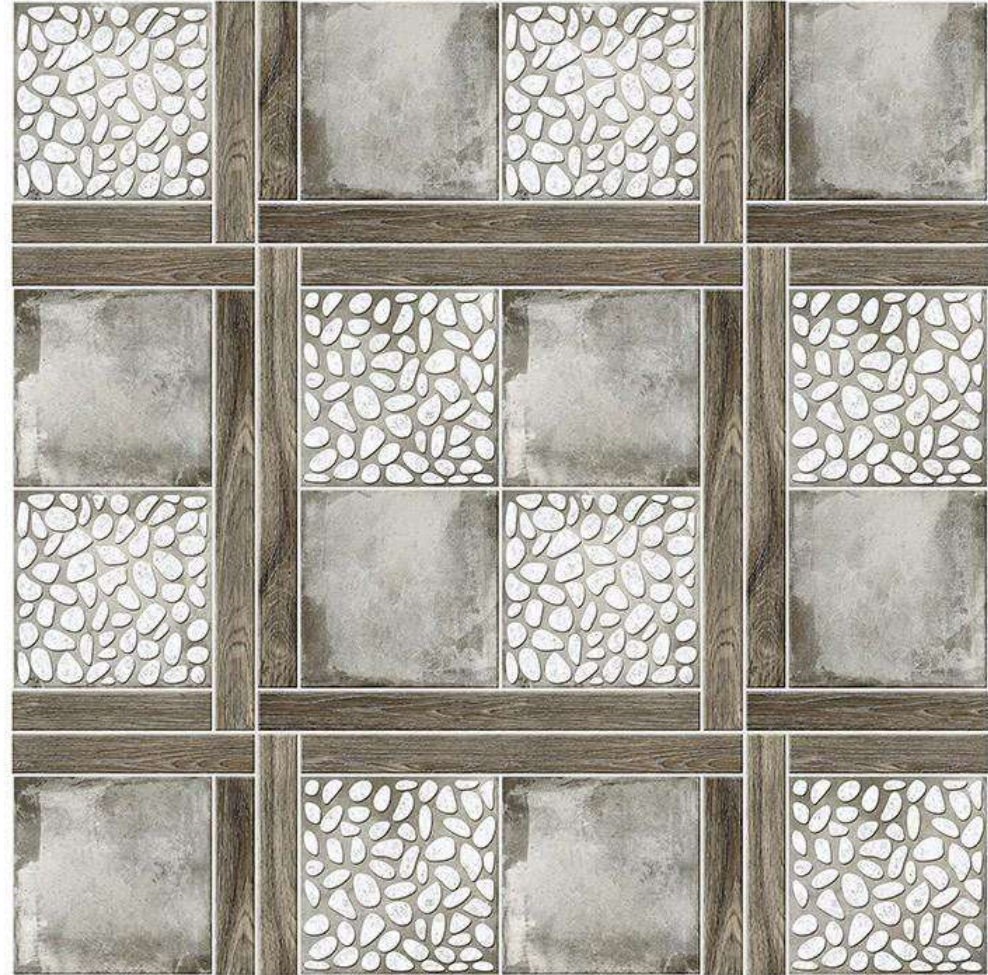

RANDOM DESIGN

FLOOR TILE

COLOR OPTIONS

HIGH RESISTANCE

WATER RESISTANCE