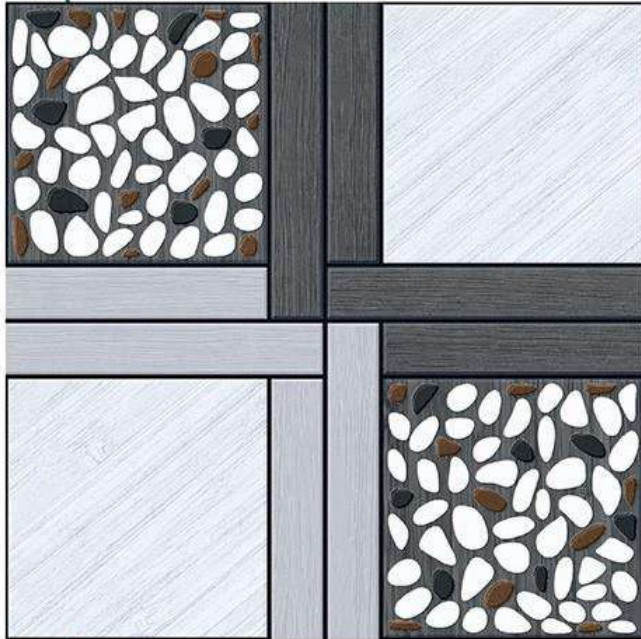

300x
300mm

PUNCH SERIES

DIGITAL PARKING TILES