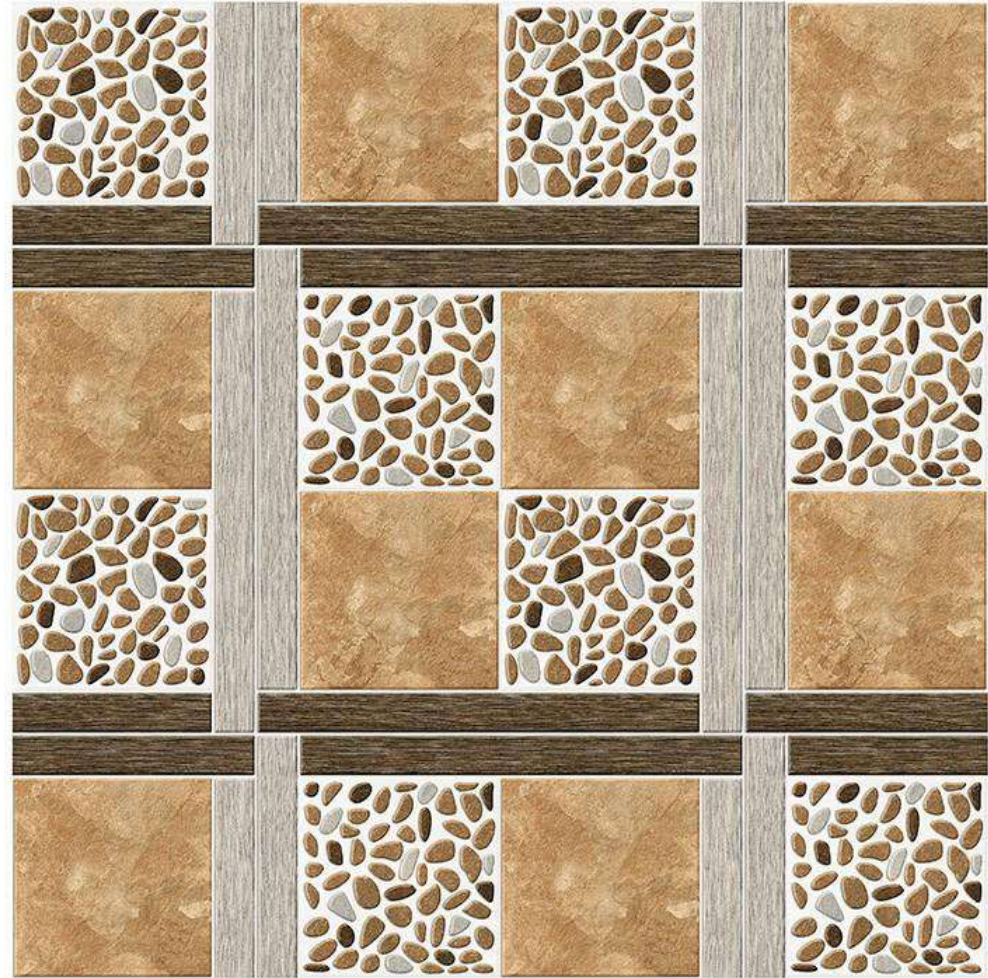

RANDOM DESIGN

FLOOR TILE

COLOR OPTIONS

HIGH RESISTANCE

WATER RESISTANCE