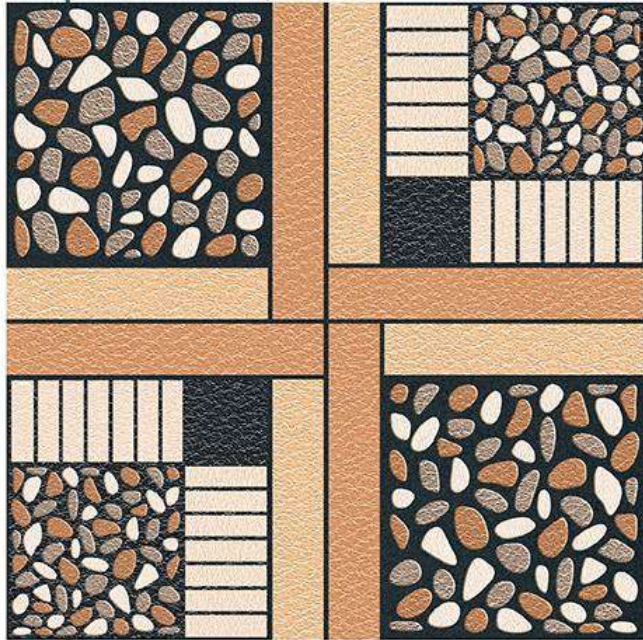

300x
300mm

PUNCH SERIES

DIGITAL PARKING TILES