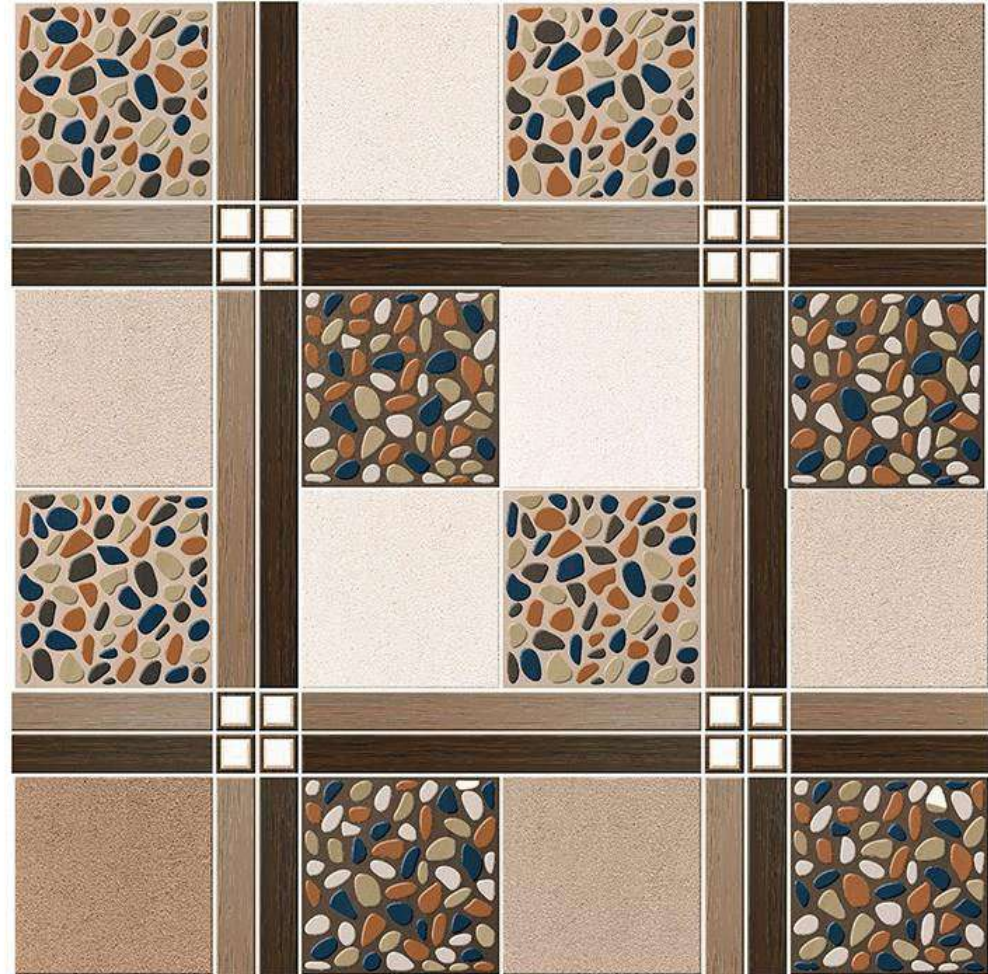

TRIO

Build Luxurious...

300x
300mm

PUNCH SERIES

DIGITAL PARKING TILES