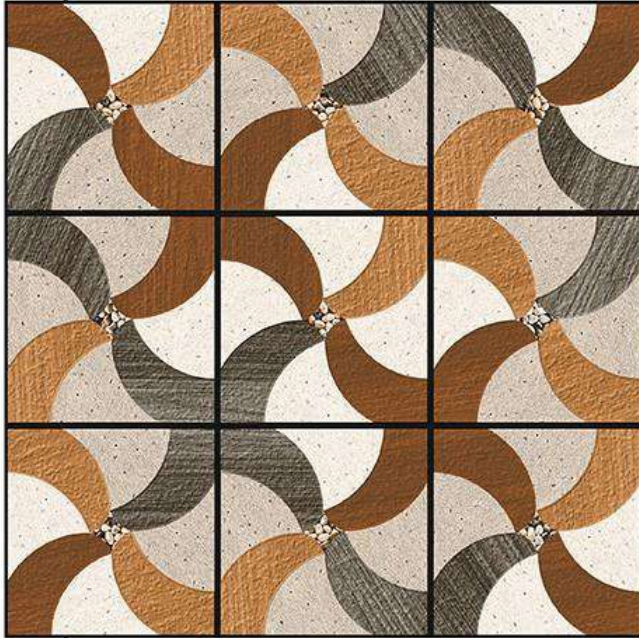

D.NO. - 103

TRIO

Build Luxurious...

300x
300mm

PUNCH SERIES

DIGITAL PARKING TILES