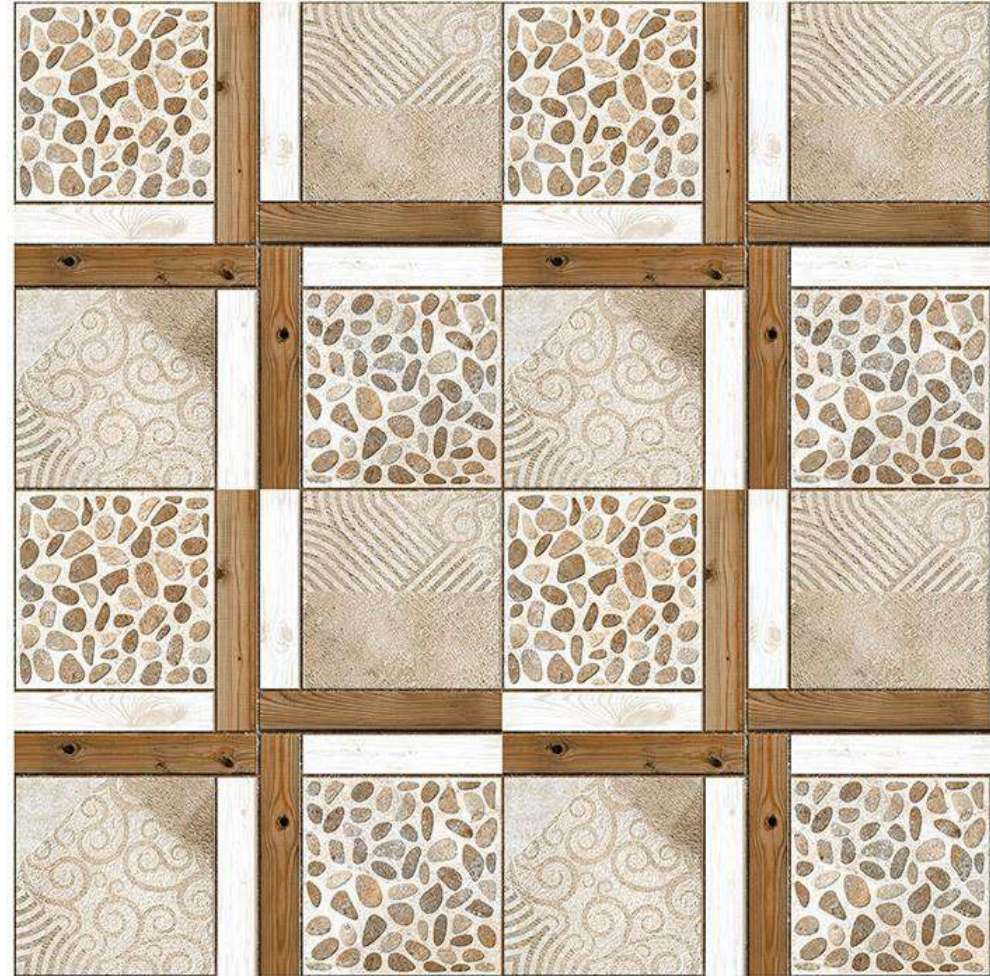

300x
300mm

PUNCH SERIES

DIGITAL PARKING TILES

D.NO. - 307

300x
300mm

PUNCH SERIES

DIGITAL PARKING TILES

D.NO. - 309