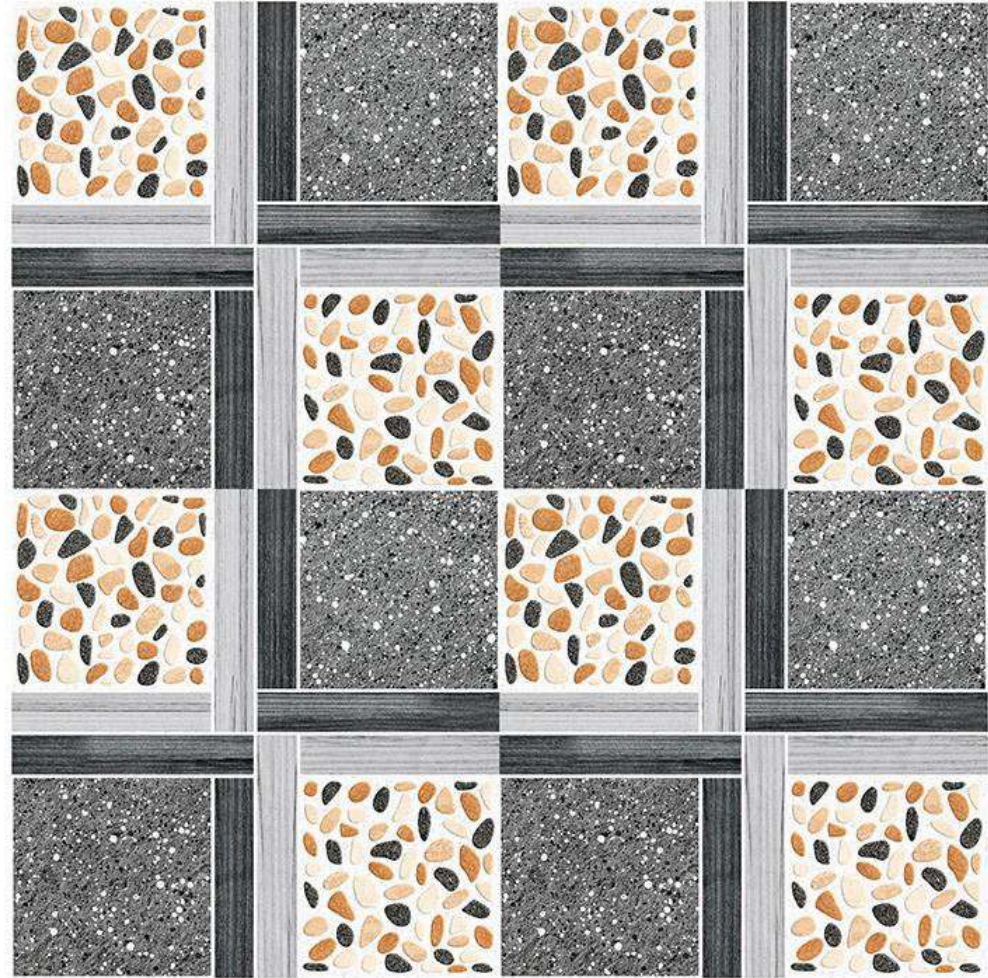

300x
300mm

PUNCH SERIES

DIGITAL PARKING TILES