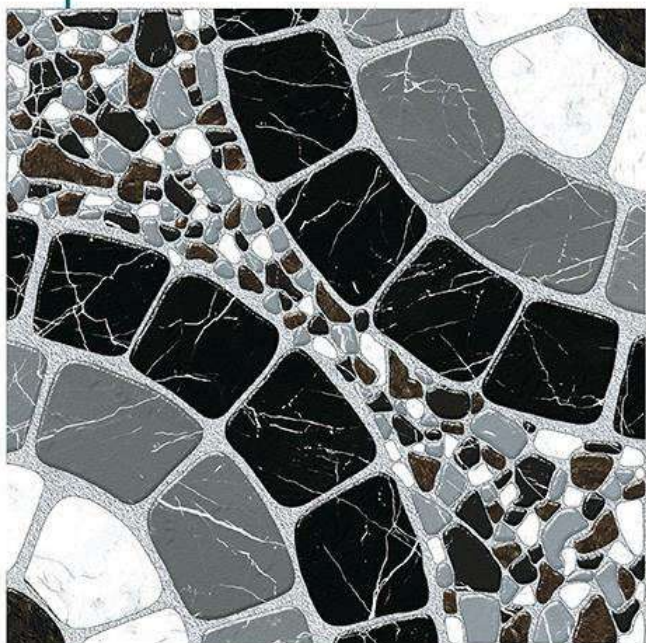

300x
300mm

PUNCH SERIES

DIGITAL PARKING TILES

D.NO. - 401