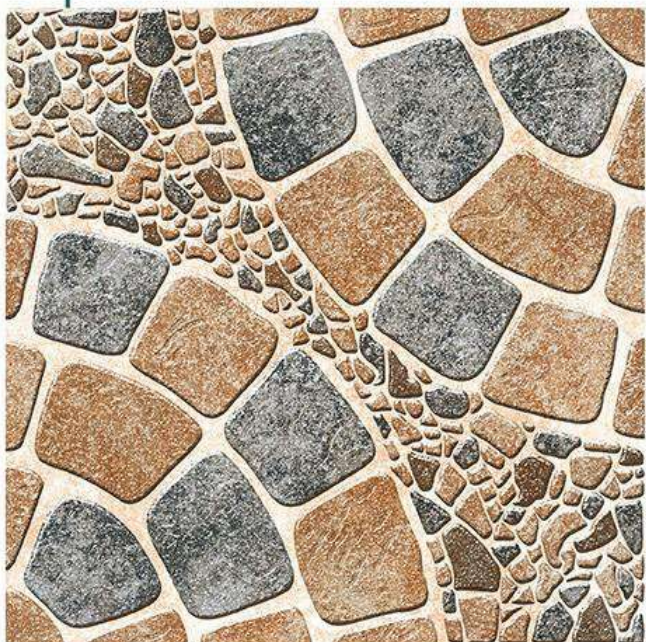

D.NO. - 415

300x
300mm

PUNCH SERIES

DIGITAL PARKING TILES

D.NO. - 416