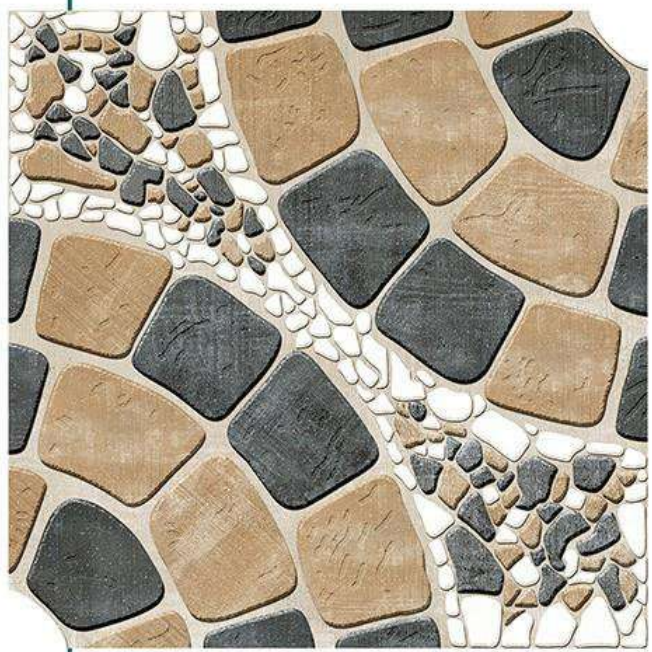

TRIO

Build Luxurious...

300x
300mm

PUNCH SERIES

DIGITAL PARKING TILES

D.NO. - 408