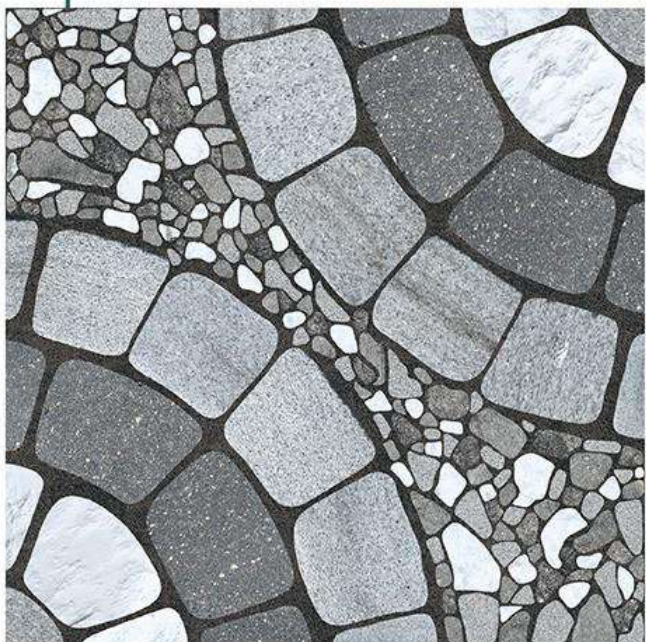

D.NO. - 411

300x
300mm

PUNCH SERIES

DIGITAL PARKING TILES

D.NO. - 412