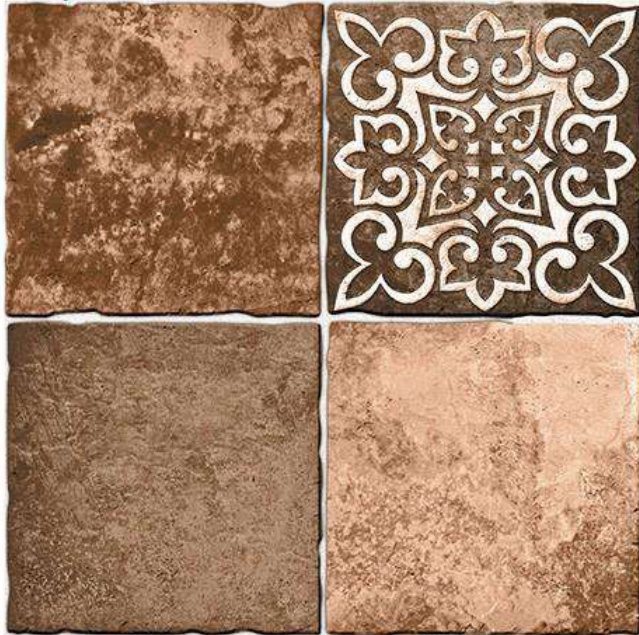

TRIO

Build Luxurious...

300x
300
mm

PUNCH SERIES

DIGITAL PARKING TILES

D.NO. - 516