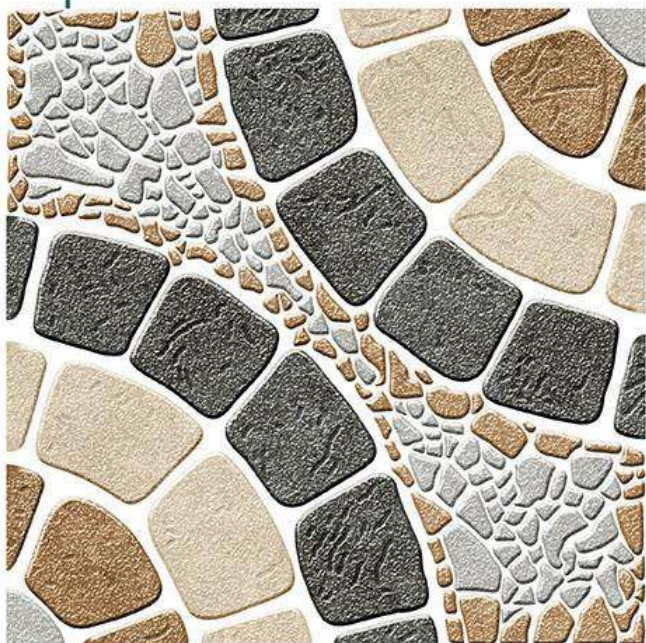

D.NO. - 410

300x
300mm

PUNCH SERIES

DIGITAL PARKING TILES

D.NO. - 411