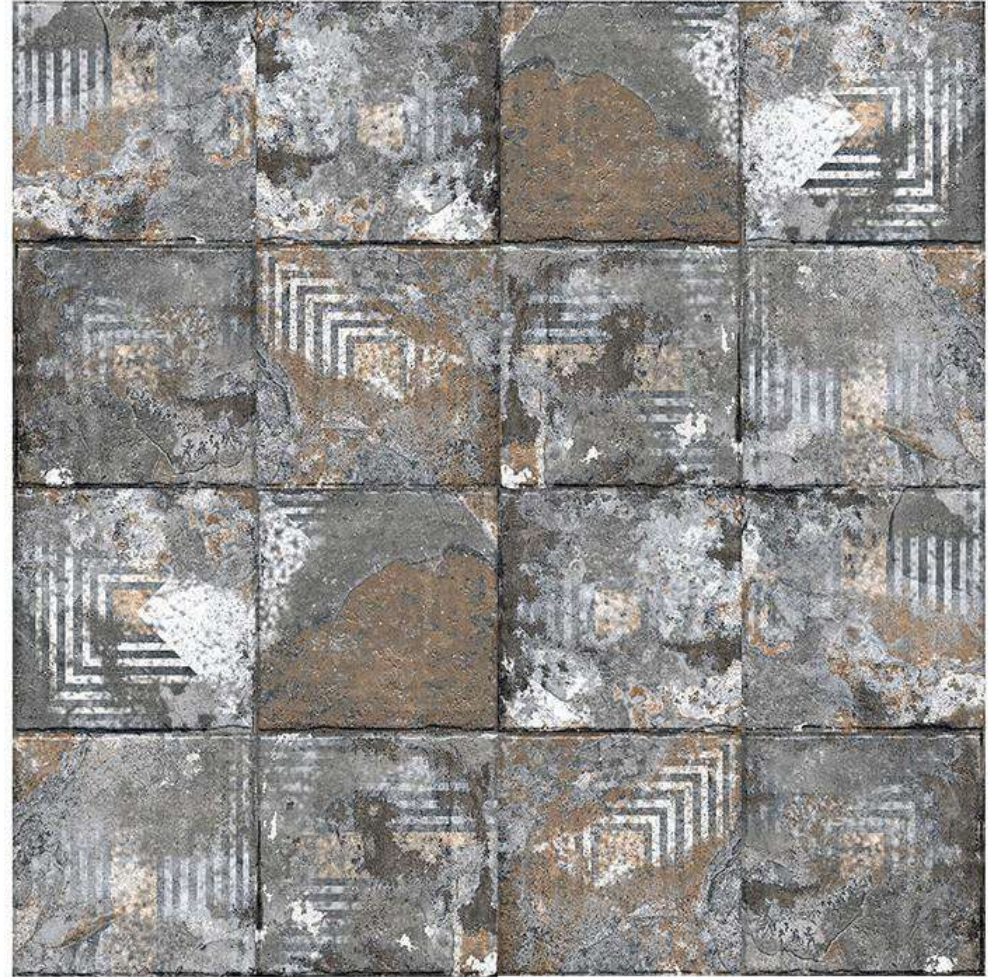

RANDOM
DESIGN

FLOOR
TILE

COLOR
OPTIONS

HIGH
RESISTANCE

WATER
RESISTANCE