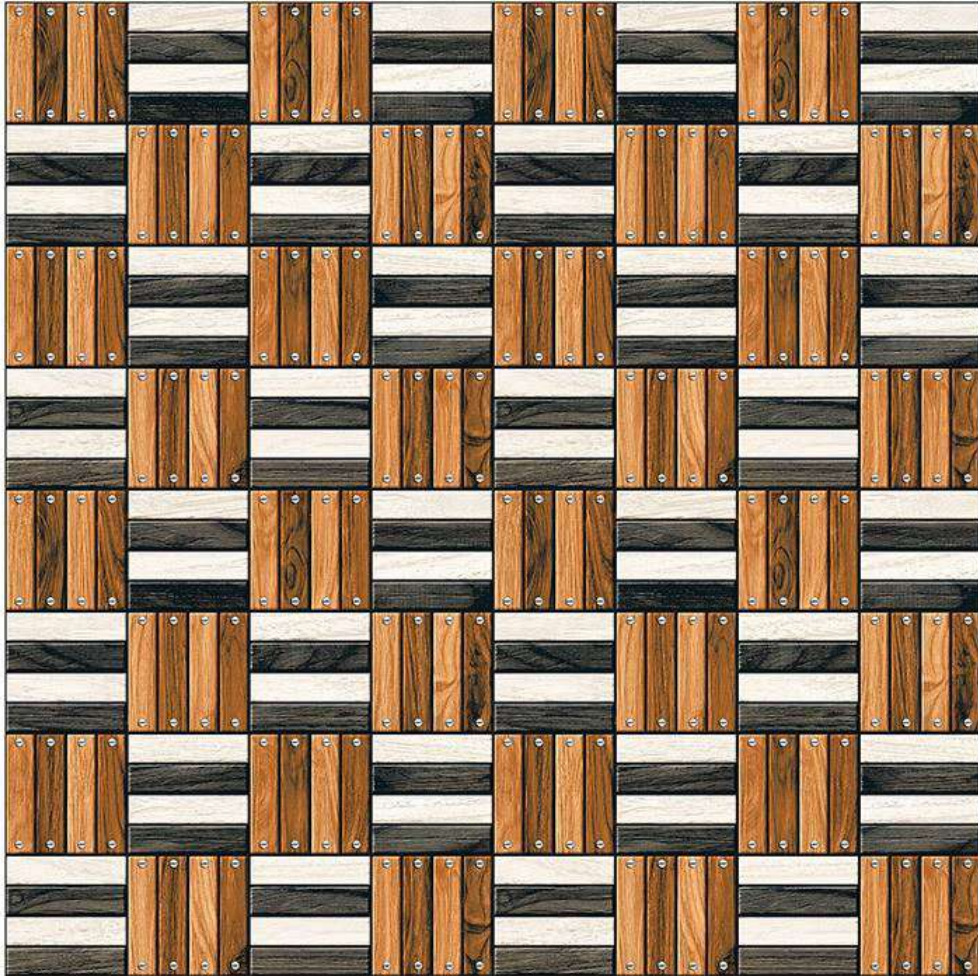

300x
300mm

PUNCH SERIES

DIGITAL PARKING TILES