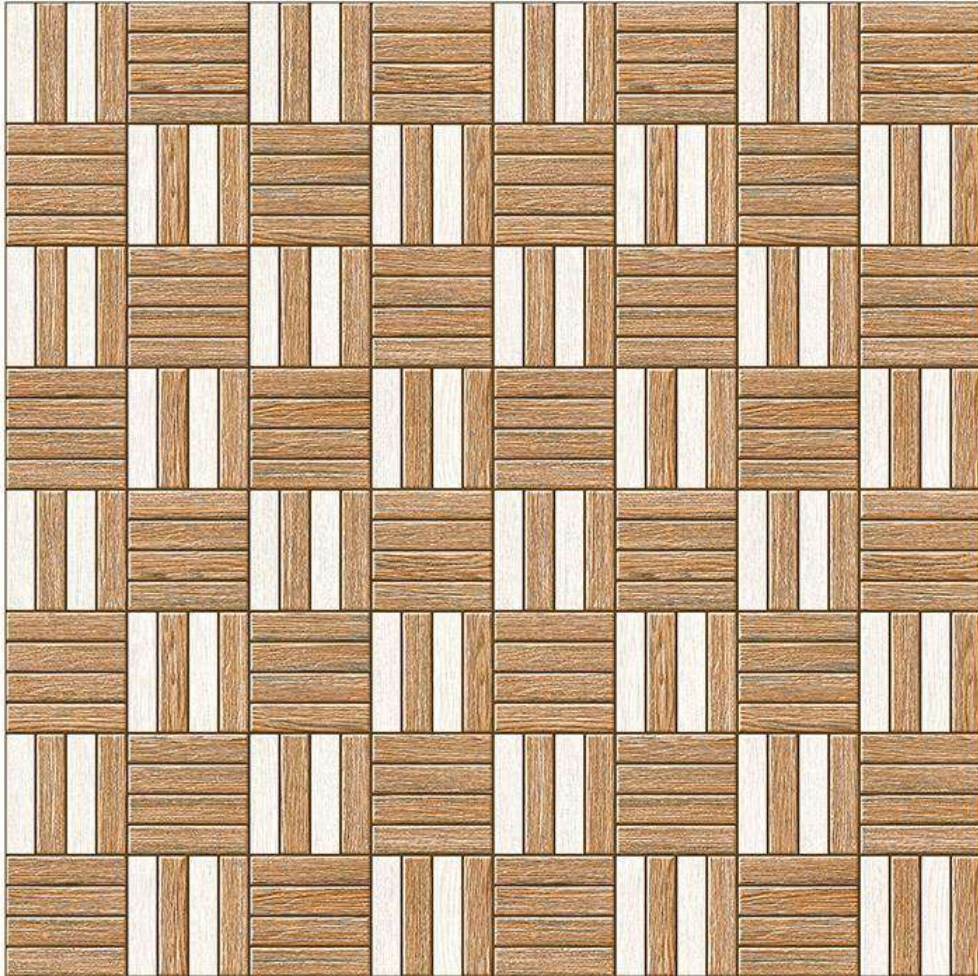

300x
300mm

PUNCH SERIES

DIGITAL PARKING TILES