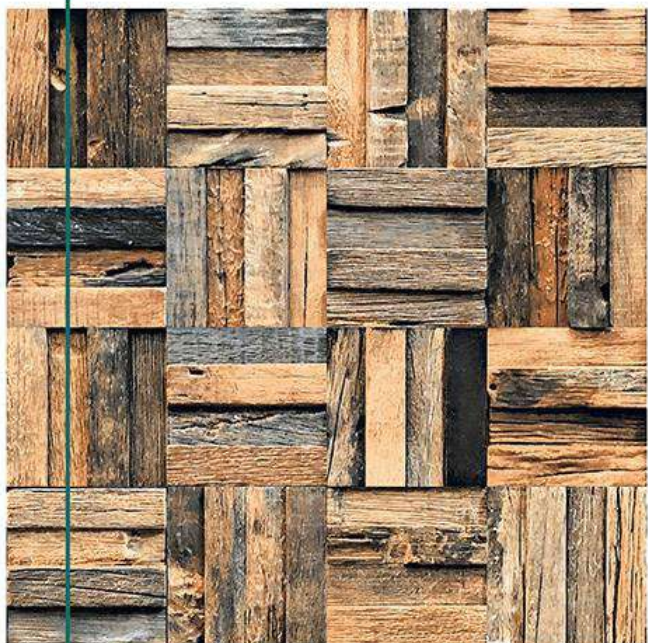

D.NO. - 611

RANDOM
DESIGN

FLOOR
TILE

COLOR
OPTIONS

HIGH
RESISTANCE

WATER
RESISTANCE

300x
300mm

PUNCH SERIES