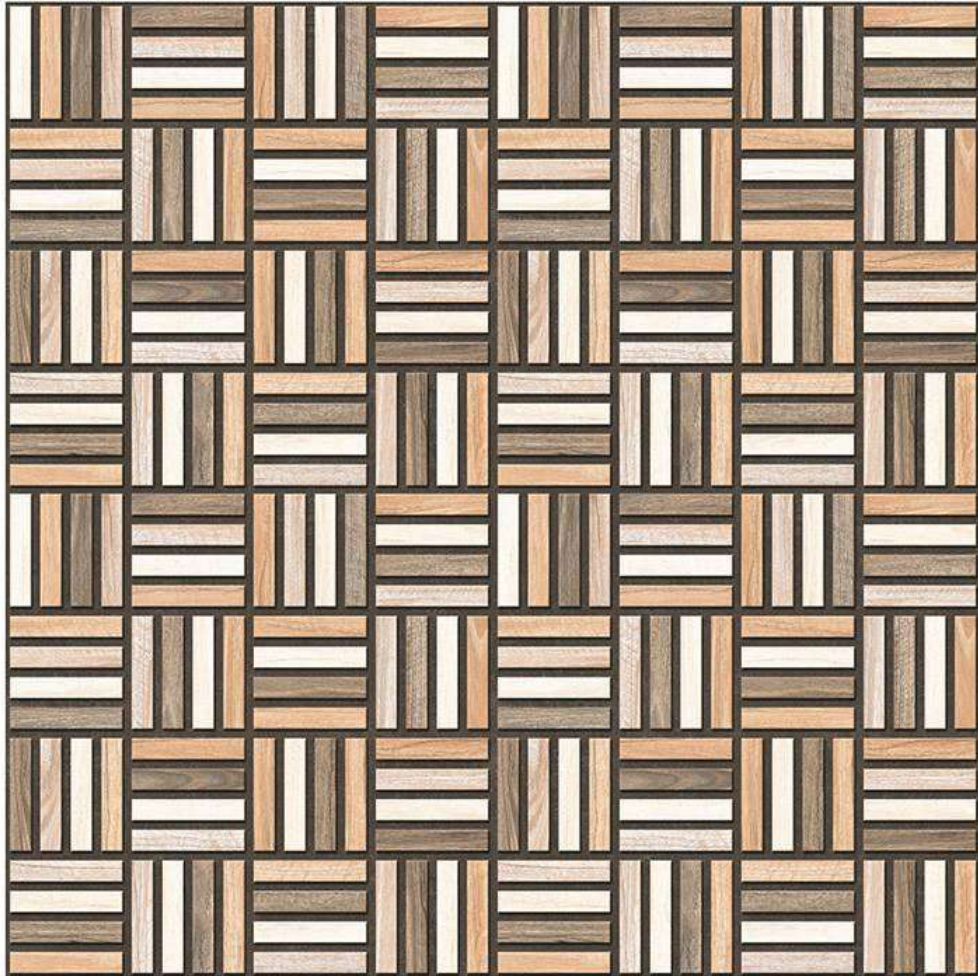

300x
300mm

PUNCH SERIES

DIGITAL PARKING TILES