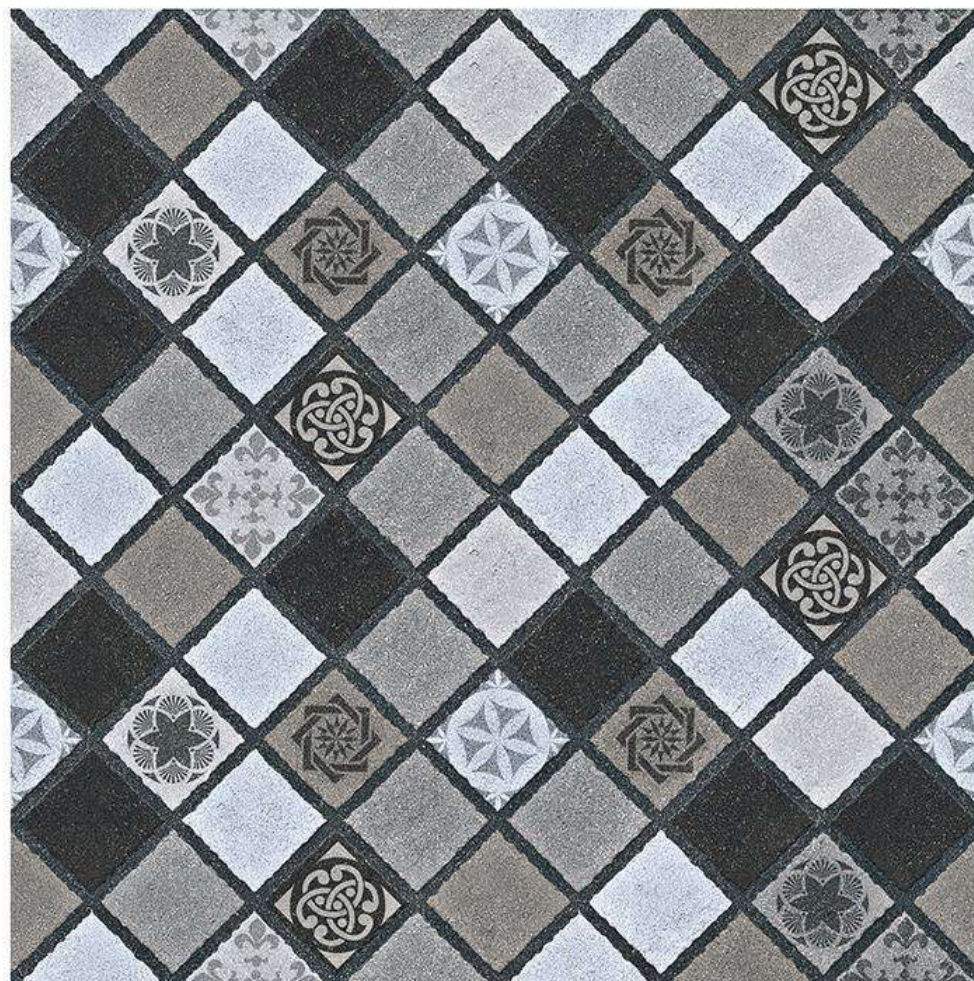

D.NO. - 703

300x
300mm

PUNCH SERIES

DIGITAL PARKING TILES

D.NO. - 704

300x
300mm

PUNCH SERIES

DIGITAL PARKING TILES