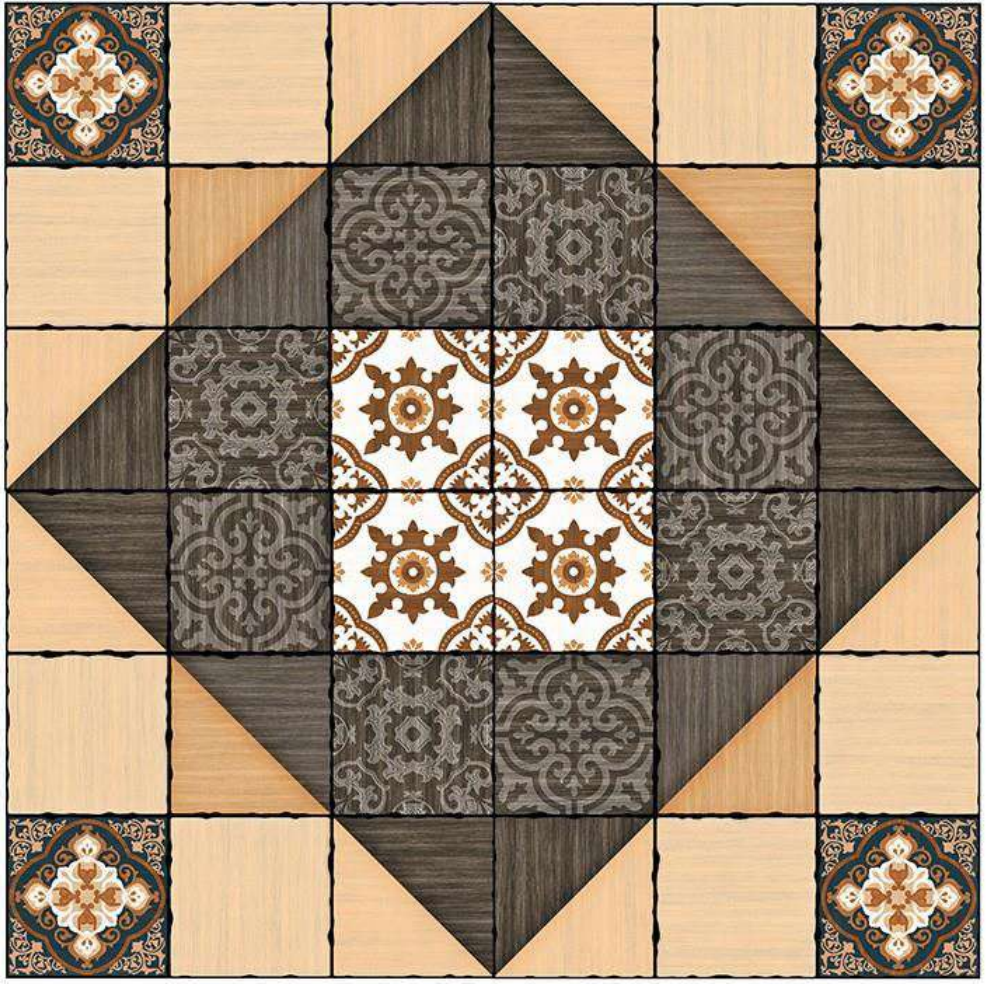

D.NO. - 802

300x
300mm

PUNCH SERIES

DIGITAL PARKING TILES

D.NO. - 804

TRIO

Build Luxurious...

300x
300mm