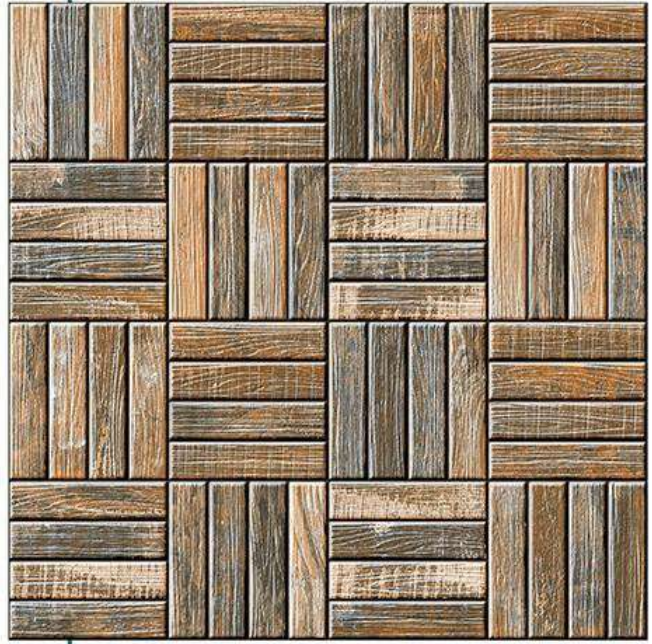

D.NO. - 612

300x
300mm

PUNCH SERIES

DIGITAL PARKING TILES

D.NO. - 613