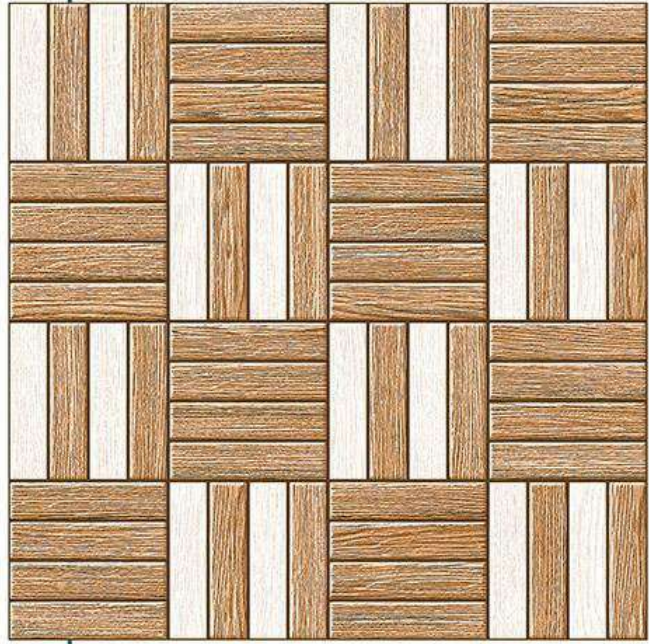

300x
300mm

PUNCH SERIES

DIGITAL PARKING TILES

D.NO. - 601