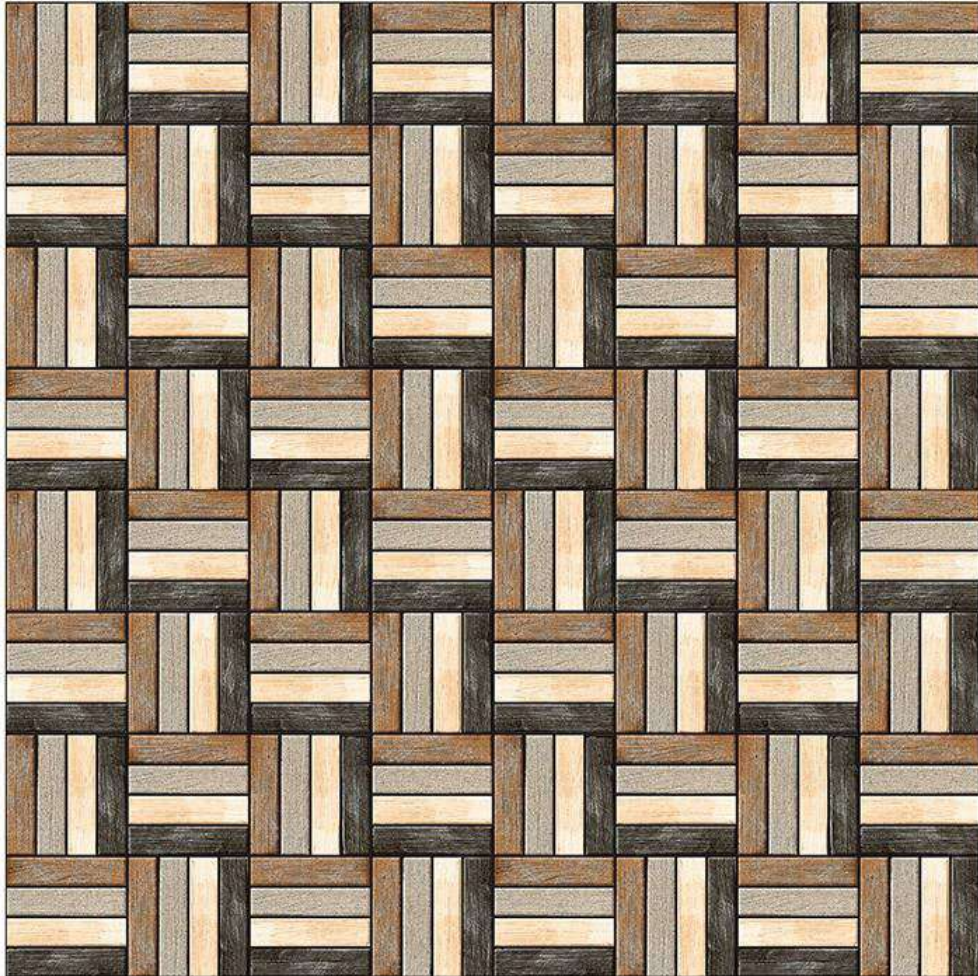

300x
300mm

PUNCH SERIES

DIGITAL PARKING TILES