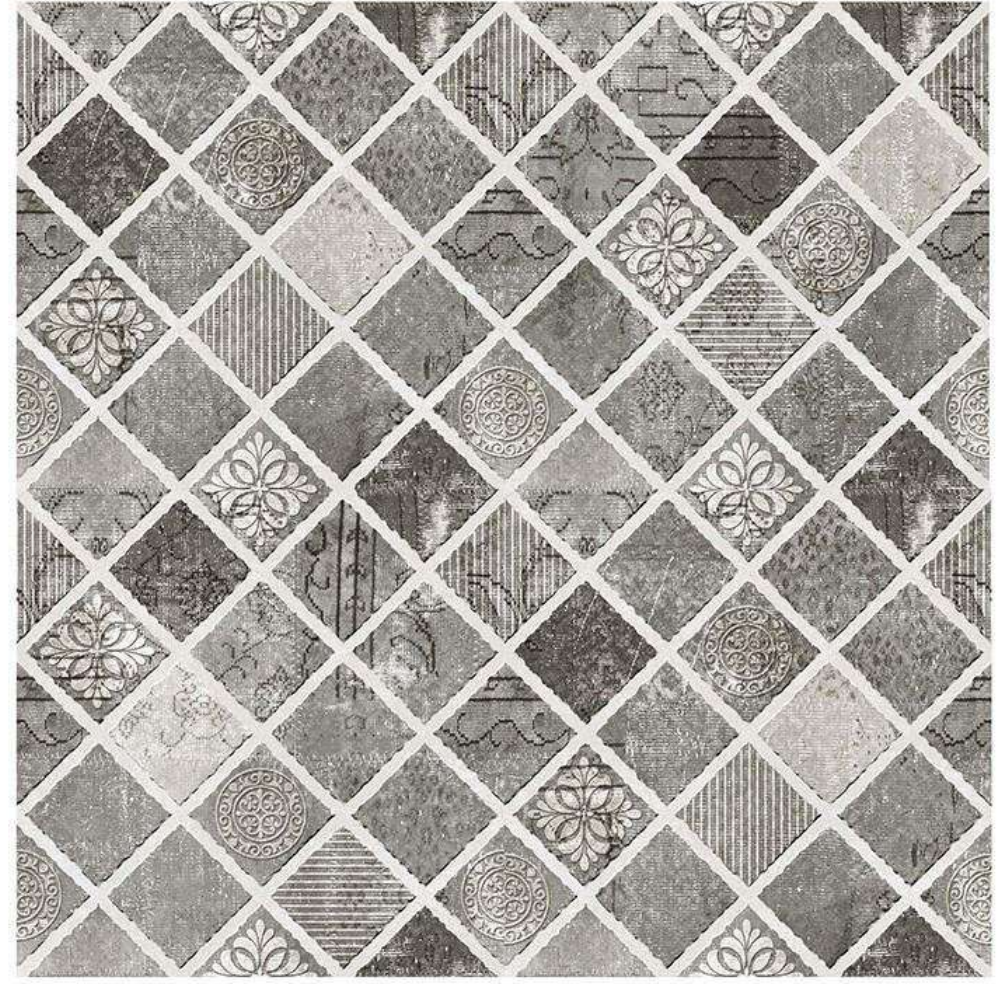

300x
300mm

PUNCH SERIES

DIGITAL PARKING TILES