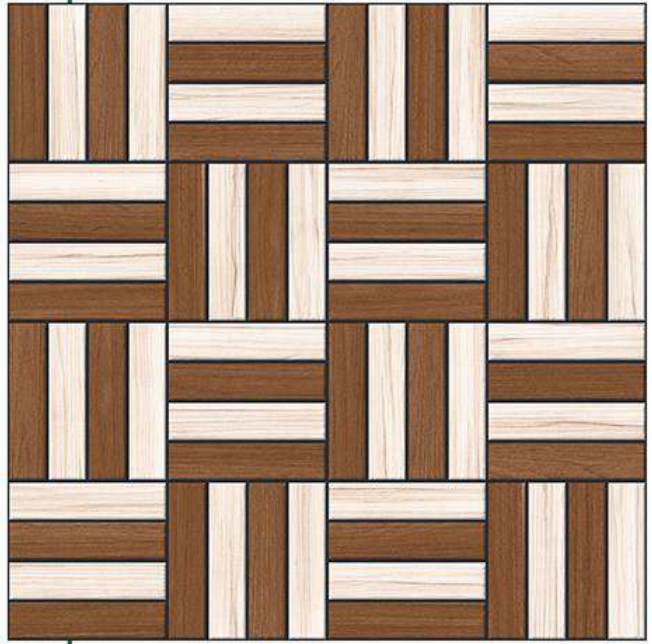

D.NO. - 609

300x
300mm

PUNCH SERIES

DIGITAL PARKING TILES

D.NO. - 610