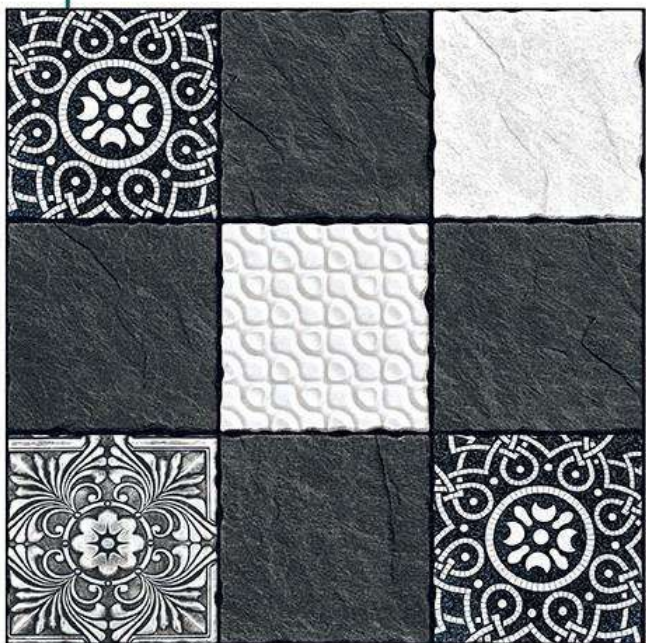

300x
300mm

PUNCH SERIES

DIGITAL PARKING TILES

D.NO. - 811

300x
300mm

PUNCH SERIES

DIGITAL PARKING TILES

D.NO. - 812