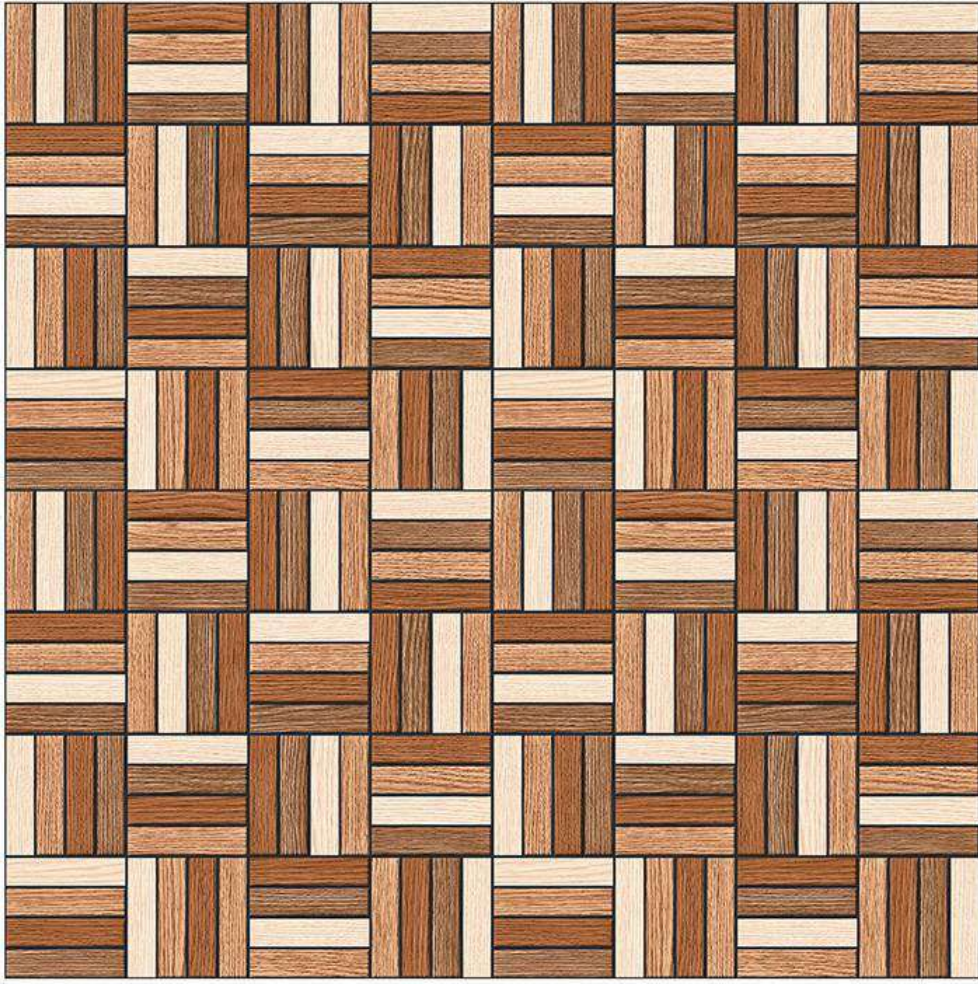

300x
300mm

PUNCH SERIES

DIGITAL PARKING TILES