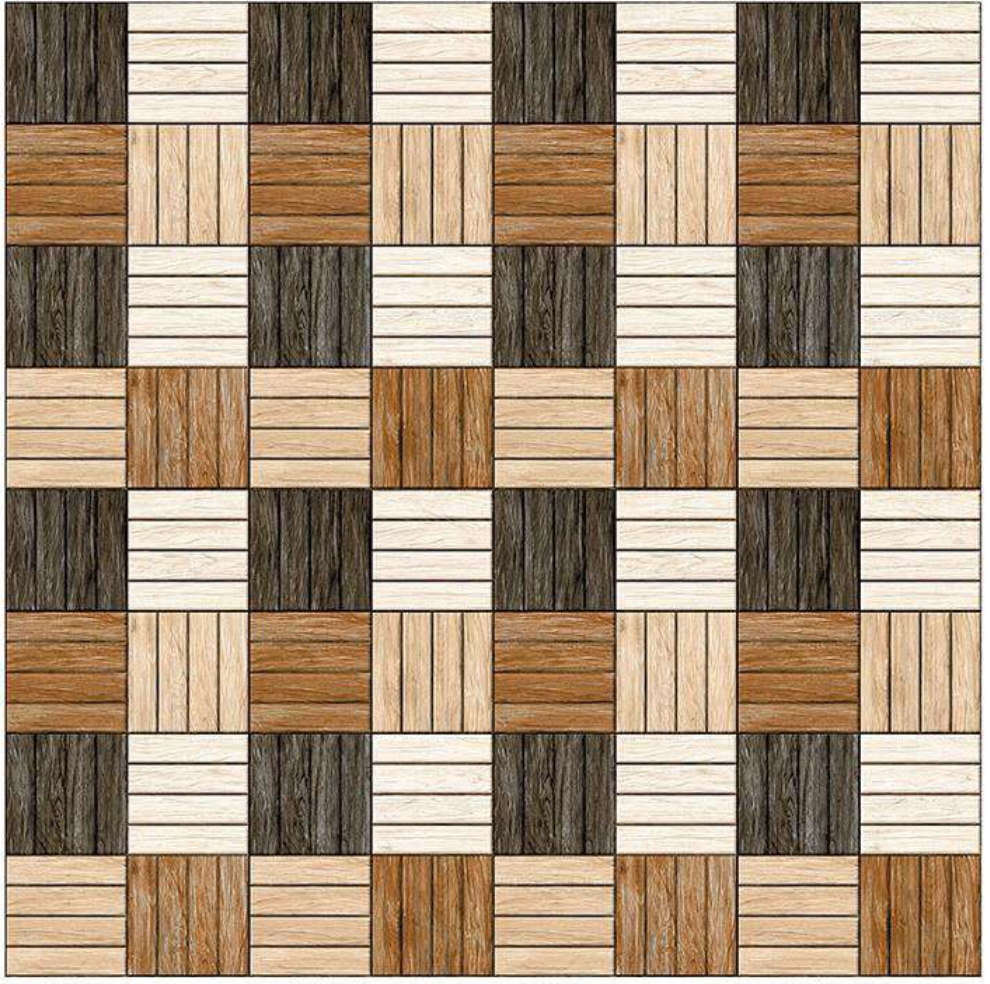

300x
300mm

PUNCH SERIES

DIGITAL PARKING TILES