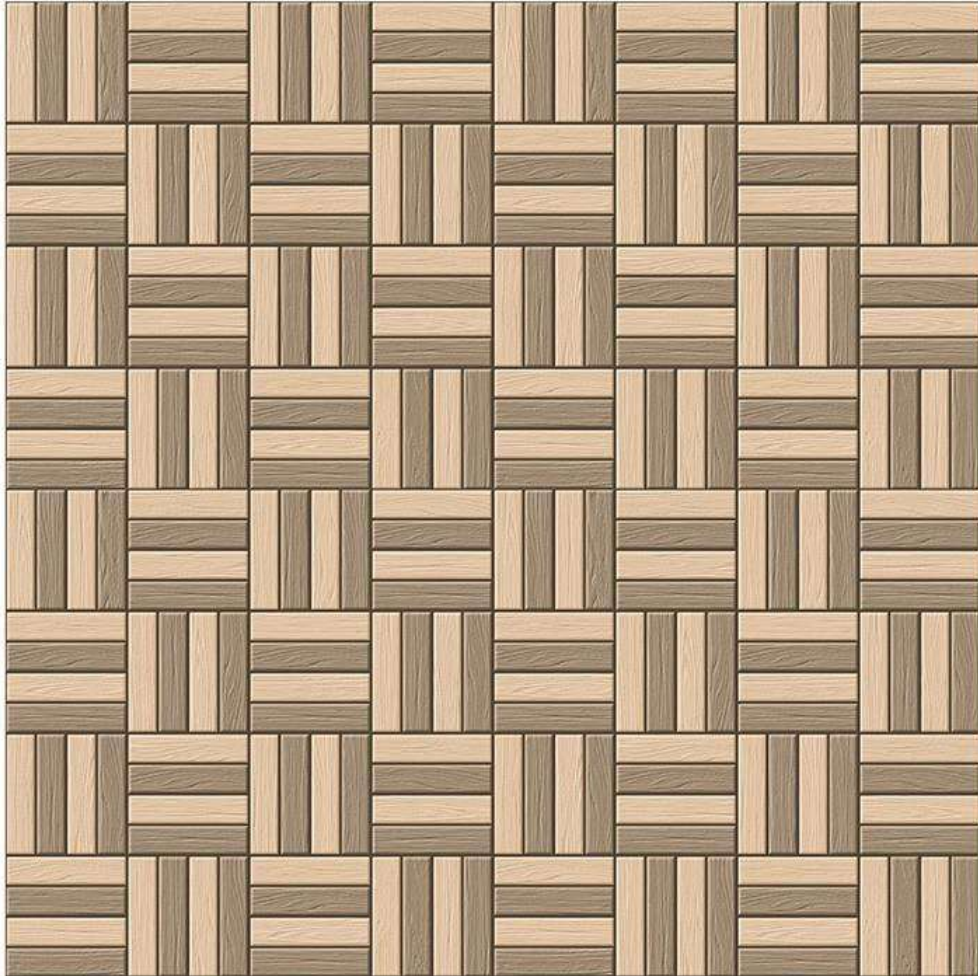

300x
300mm

PUNCH SERIES

DIGITAL PARKING TILES