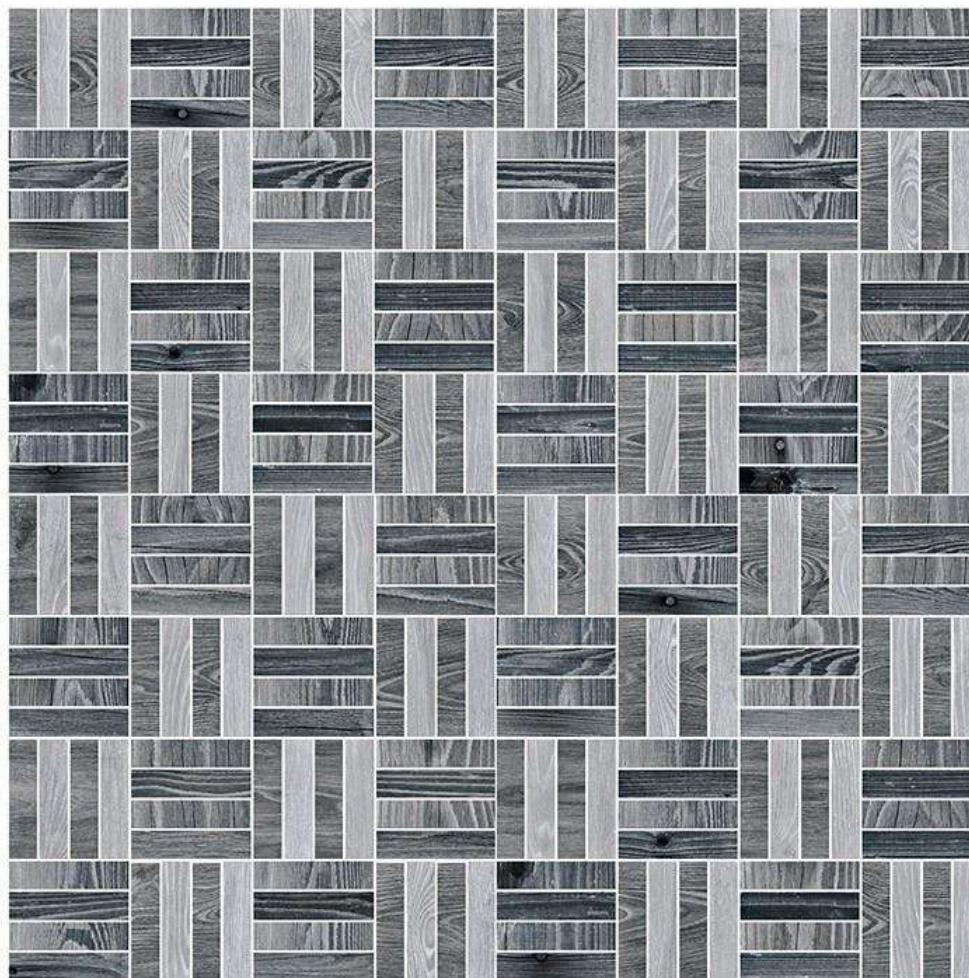

300x
300mm

PUNCH SERIES

DIGITAL PARKING TILES