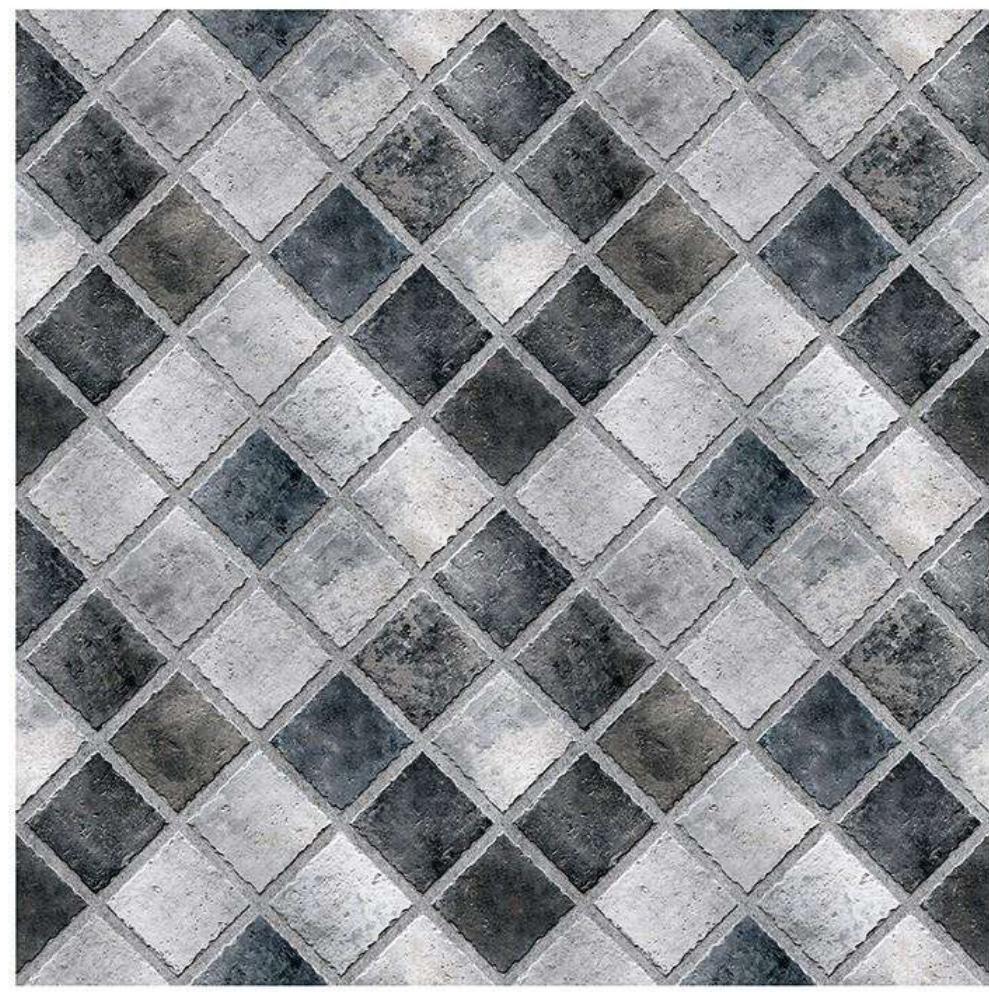

TRIO

Build Luxurious...

300x
300mm

PUNCH SERIES

DIGITAL PARKING TILES