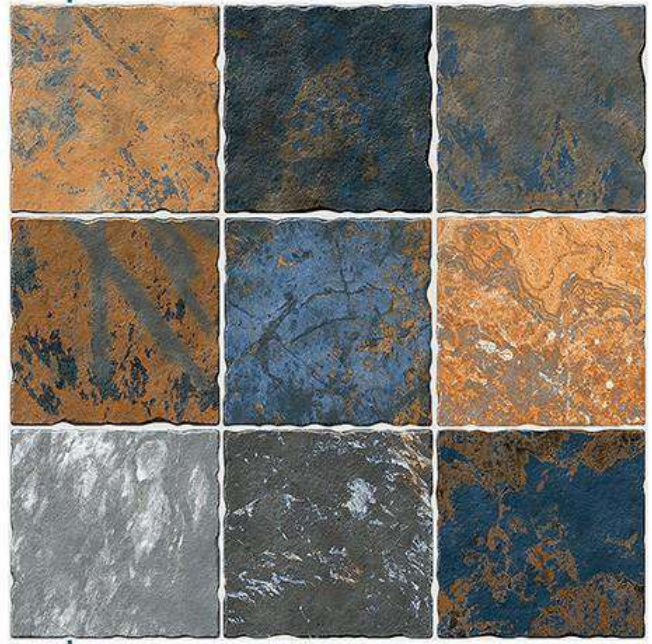

TRIO

Build Luxurious...

300x
300mm

PUNCH SERIES

DIGITAL PARKING TILES

D.NO. - 805