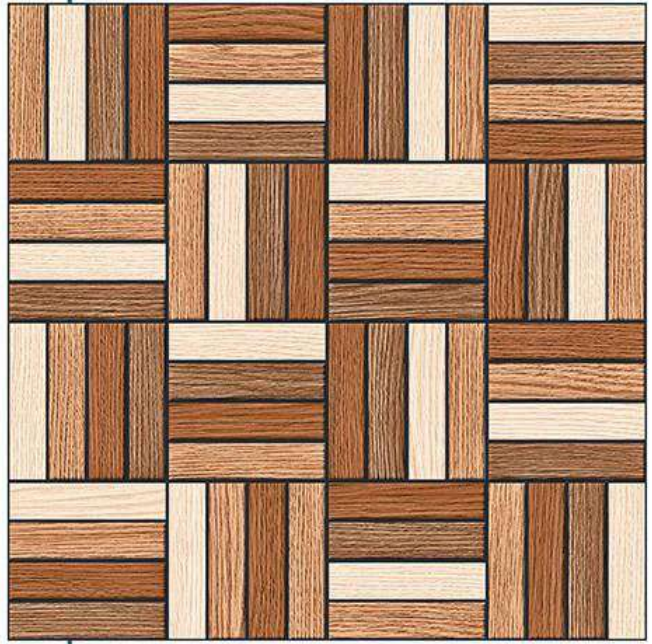

D.NO. - 607

300x
300mm

PUNCH SERIES

DIGITAL PARKING TILES