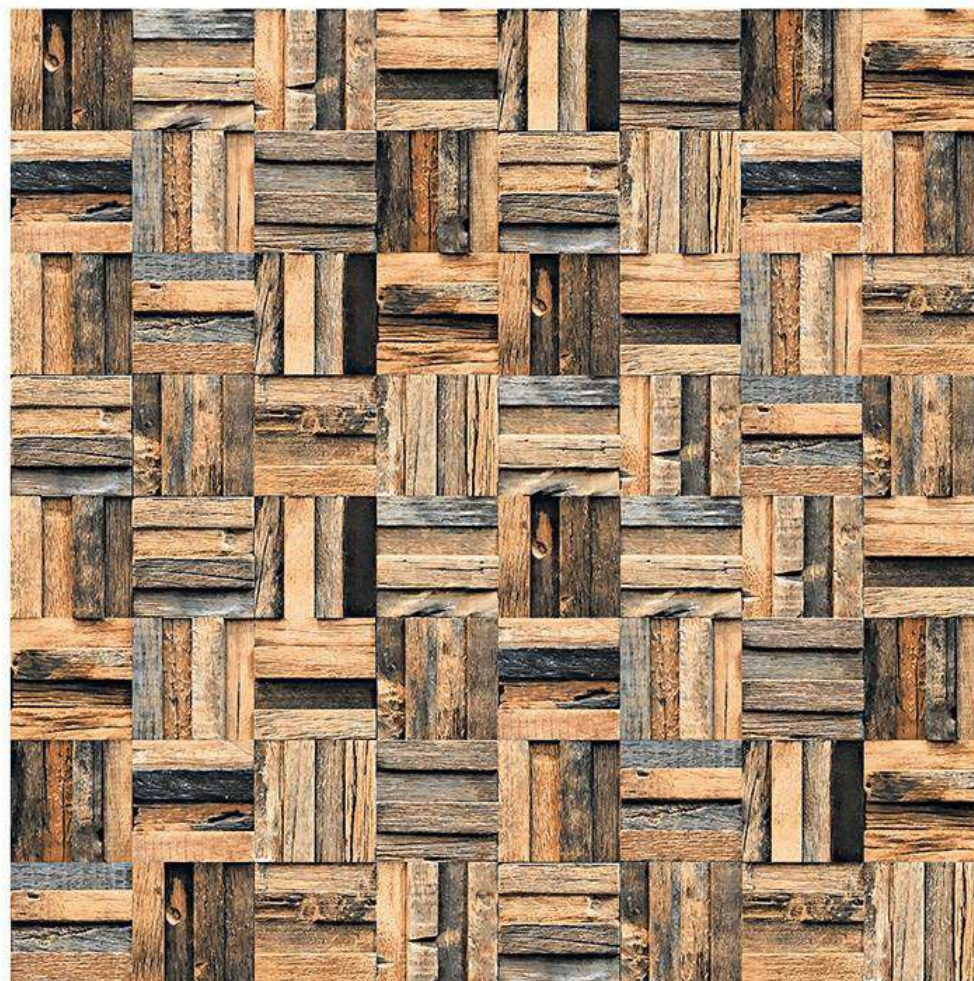

D.NO. - 611

RANDOM
DESIGN

FLOOR
TILE

COLOR
OPTIONS

HIGH
RESISTANCE

WATER
RESISTANCE

300x
300mm

PUNCH SERIES