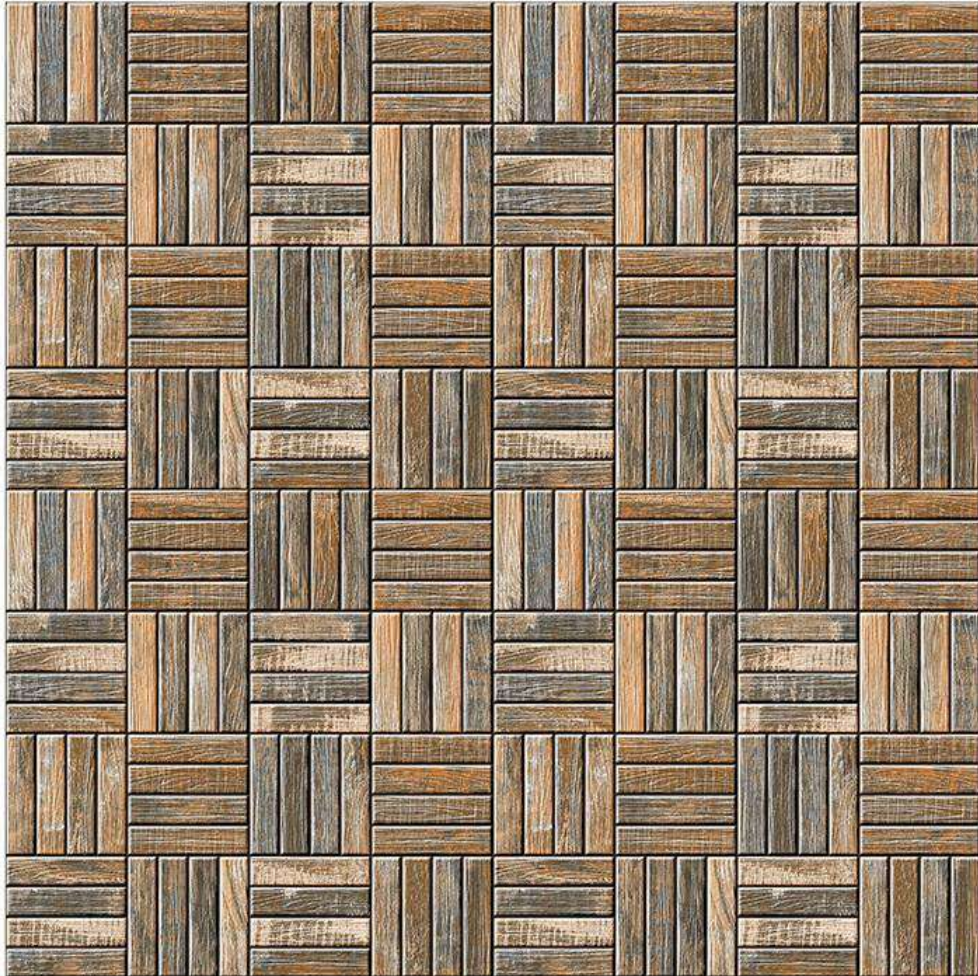

300x
300mm

PUNCH SERIES

DIGITAL PARKING TILES