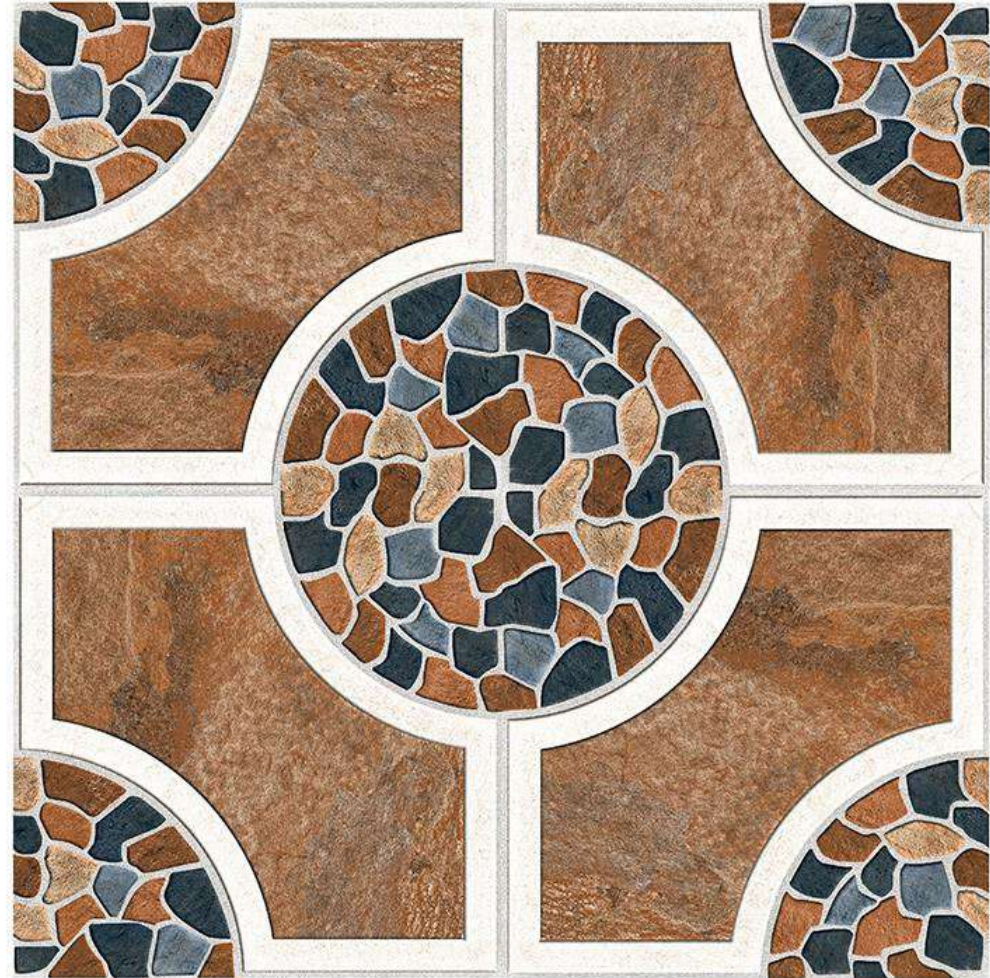

RANDOM
DESIGN

FLOOR
TILE

COLOR
OPTIONS

HIGH
RESISTANCE

WATER
RESISTANCE