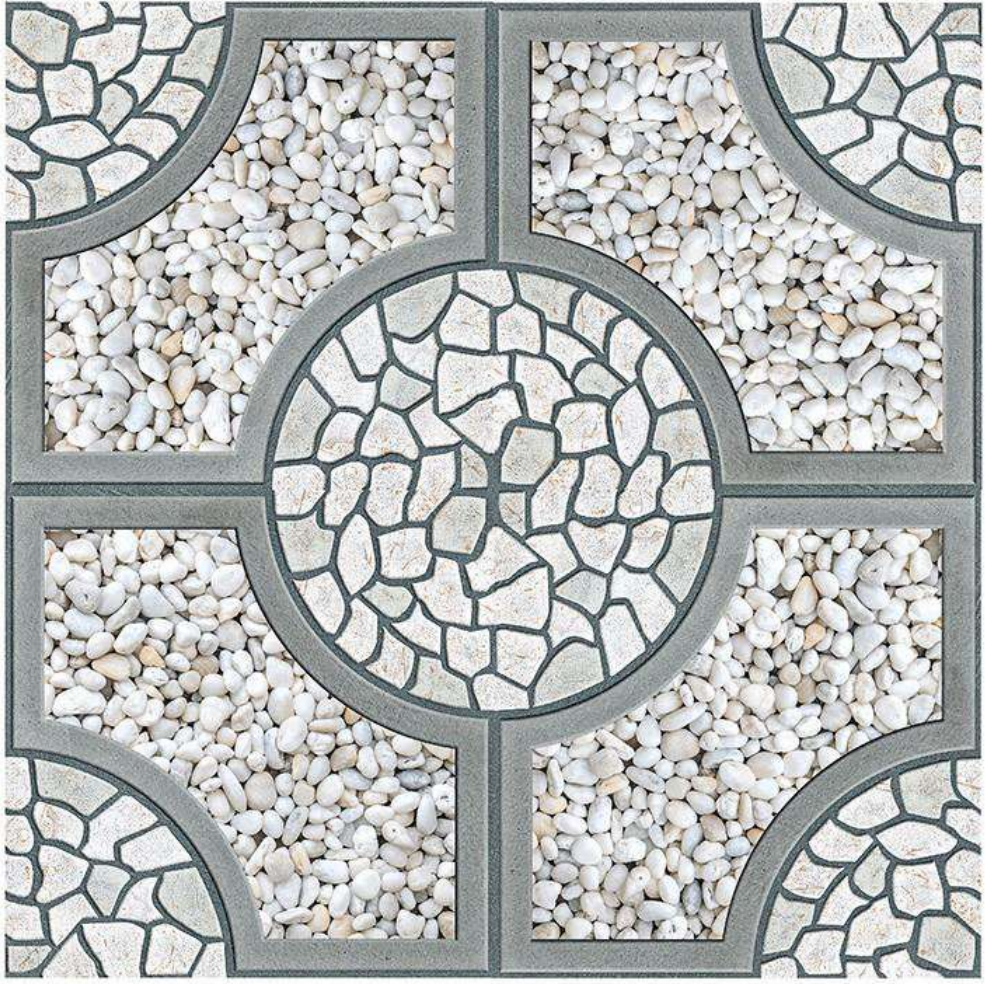

300x
300mm

PUNCH SERIES

DIGITAL PARKING TILES