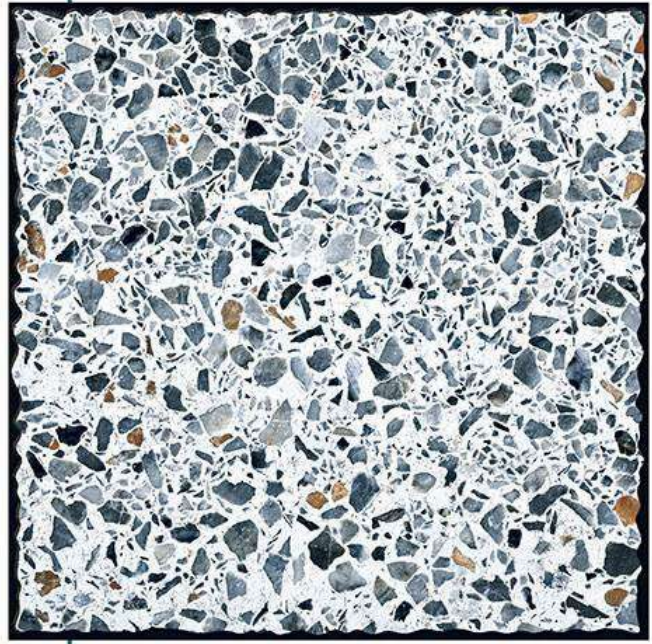

D.NO. - 1111

300x
300mm

PUNCH SERIES

DIGITAL PARKING TILES

D.NO. - 1112