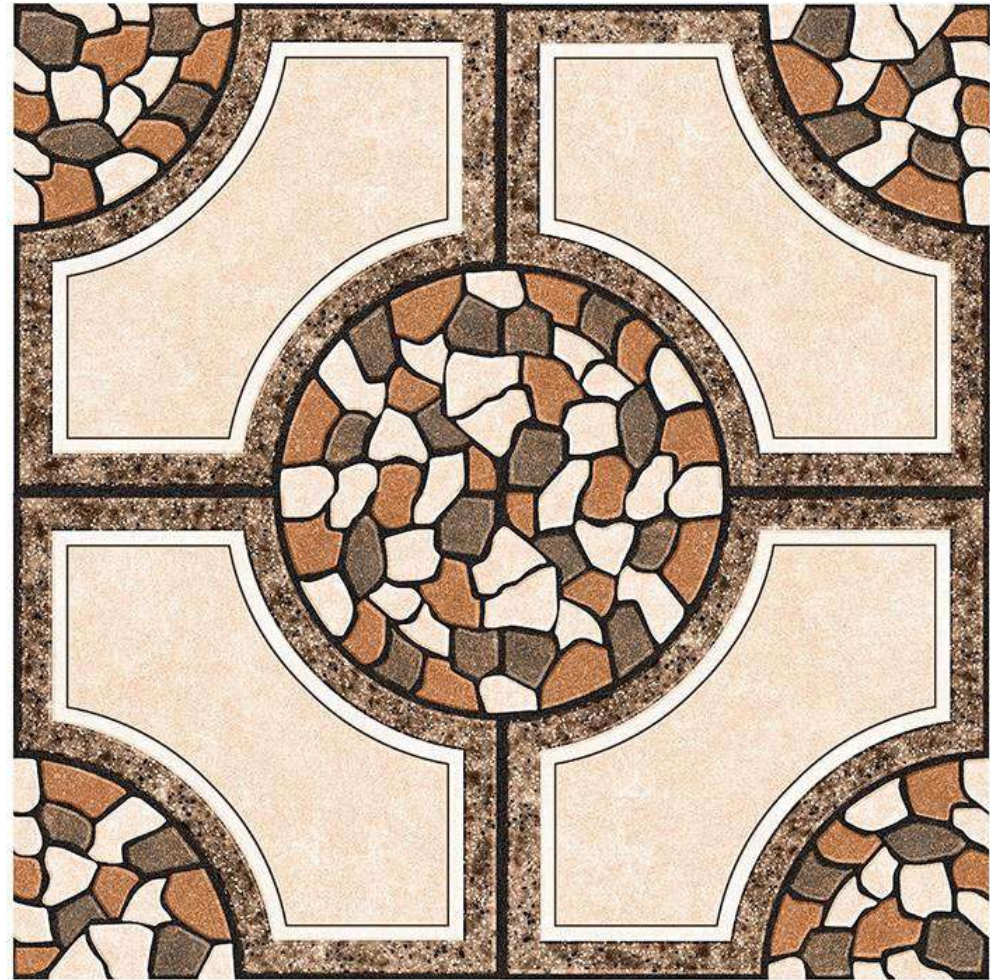

RANDOM
DESIGN

FLOOR
TILE

COLOR
OPTIONS

HIGH
RESISTANCE

WATER
RESISTANCE