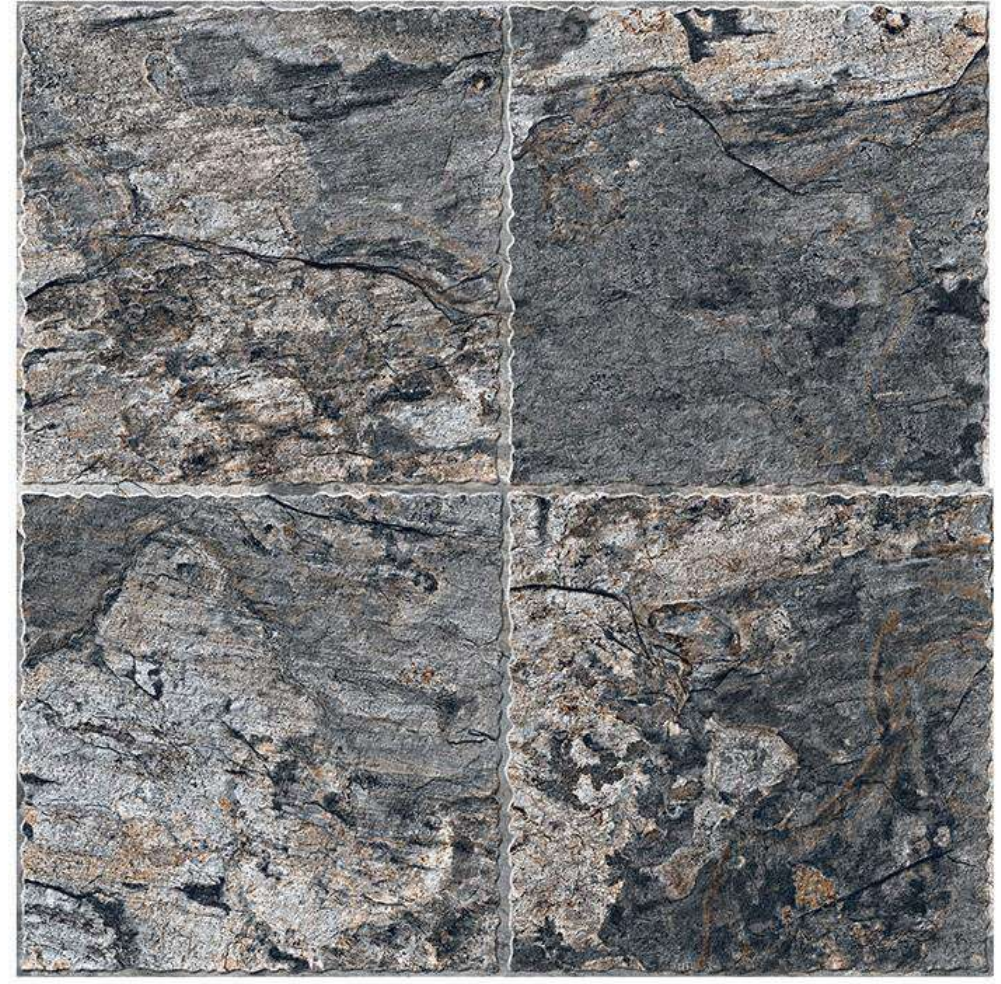

300x
300mm

PUNCH SERIES

DIGITAL PARKING TILES